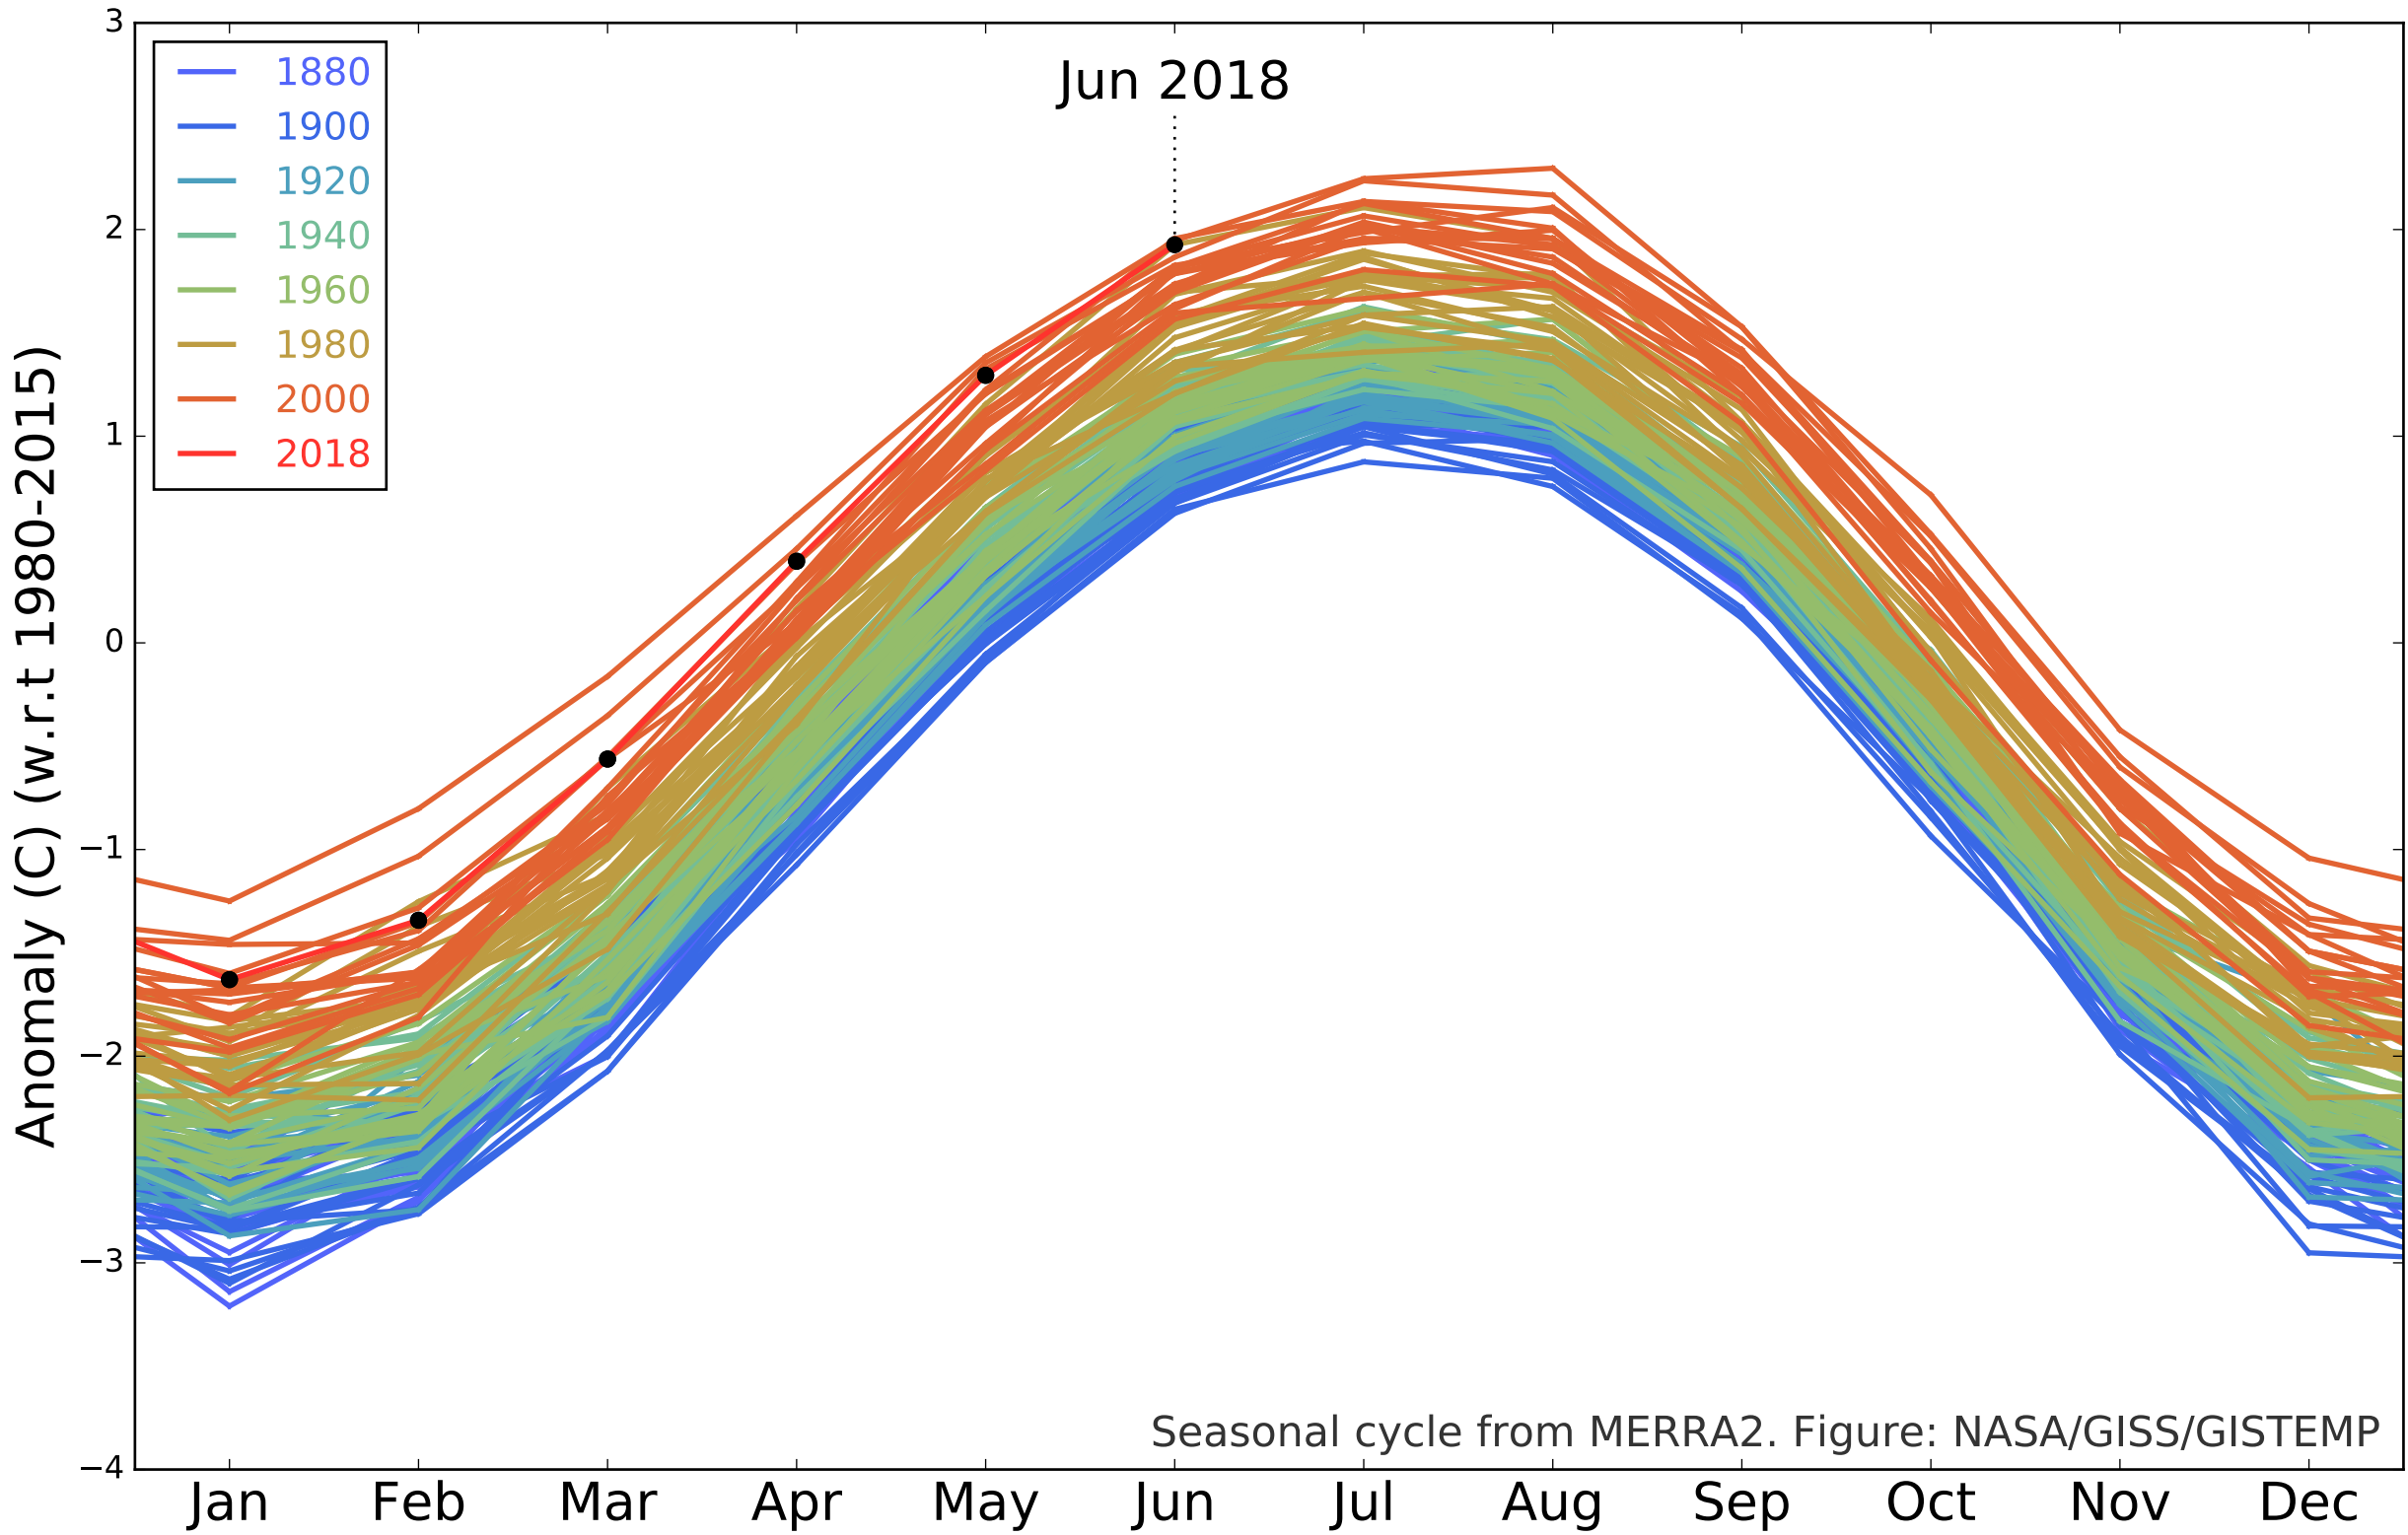

GISTEMP Seasonal Cycle since 1880

Seasonal cycle from MERRA2. Figure: NASA/GISS/GISTEMP