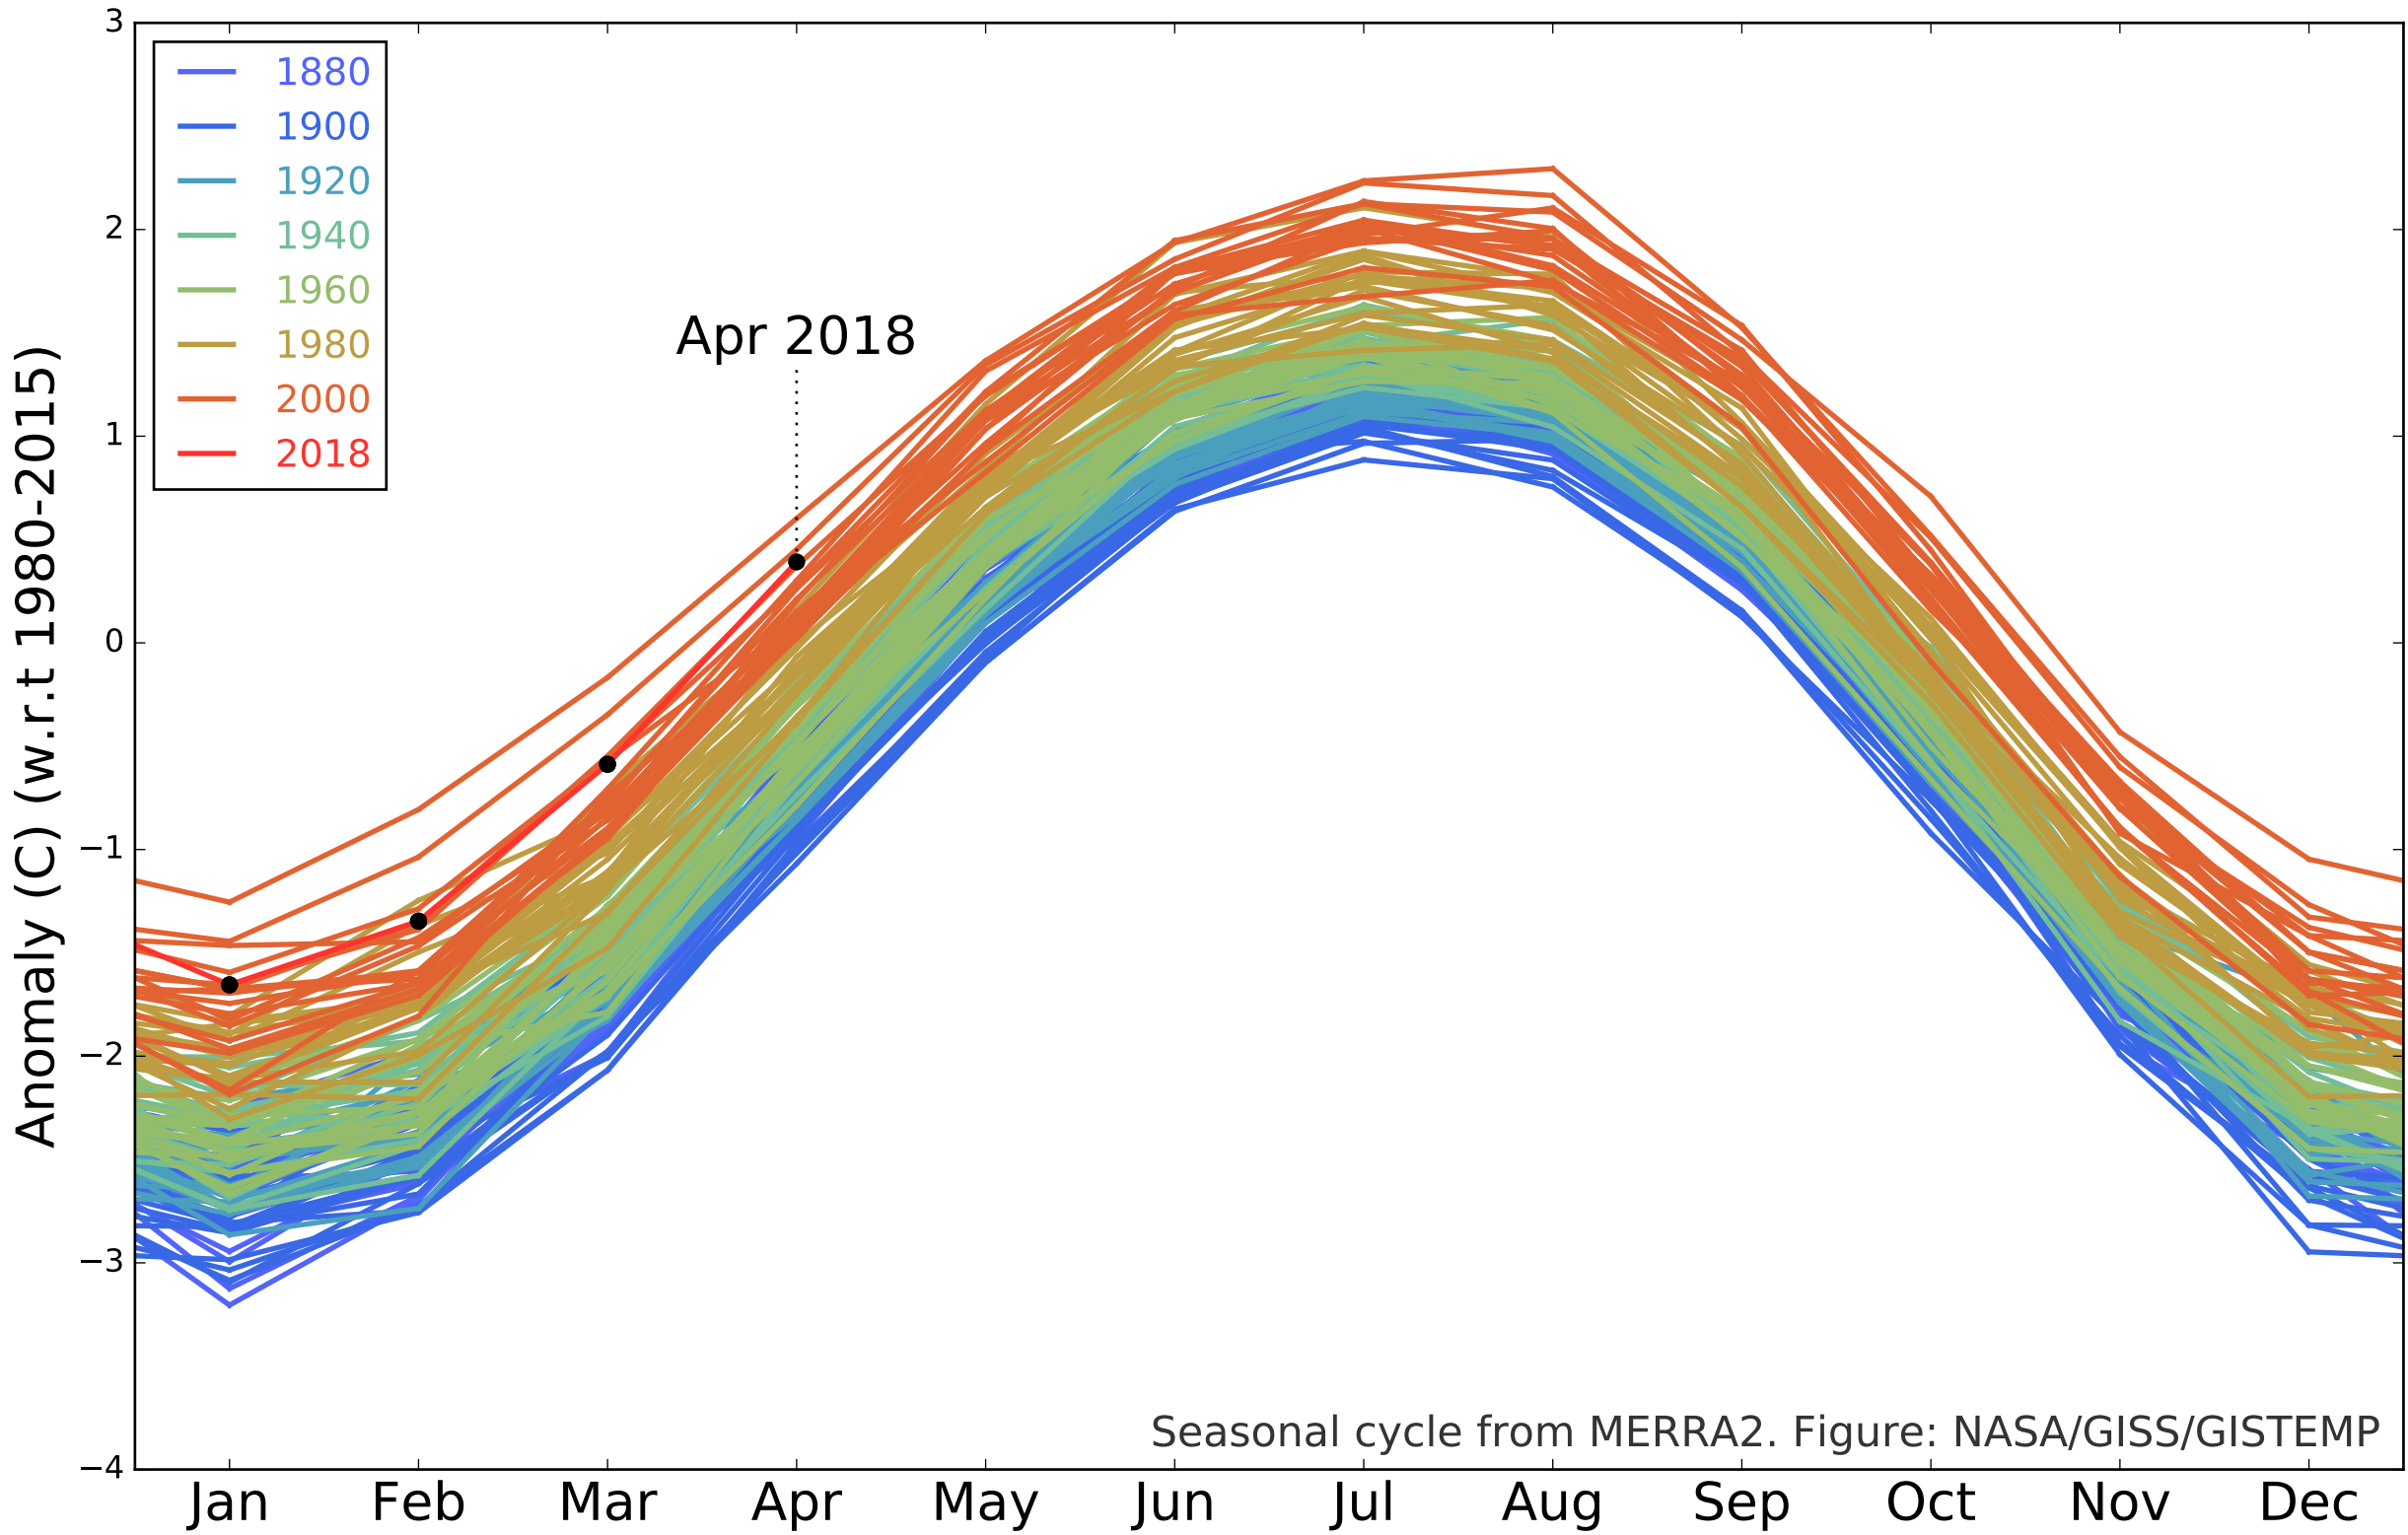

GISTEMP Seasonal Cycle since 1880

Seasonal cycle from MERRA2. Figure: NASA/GISS/GISTEMP