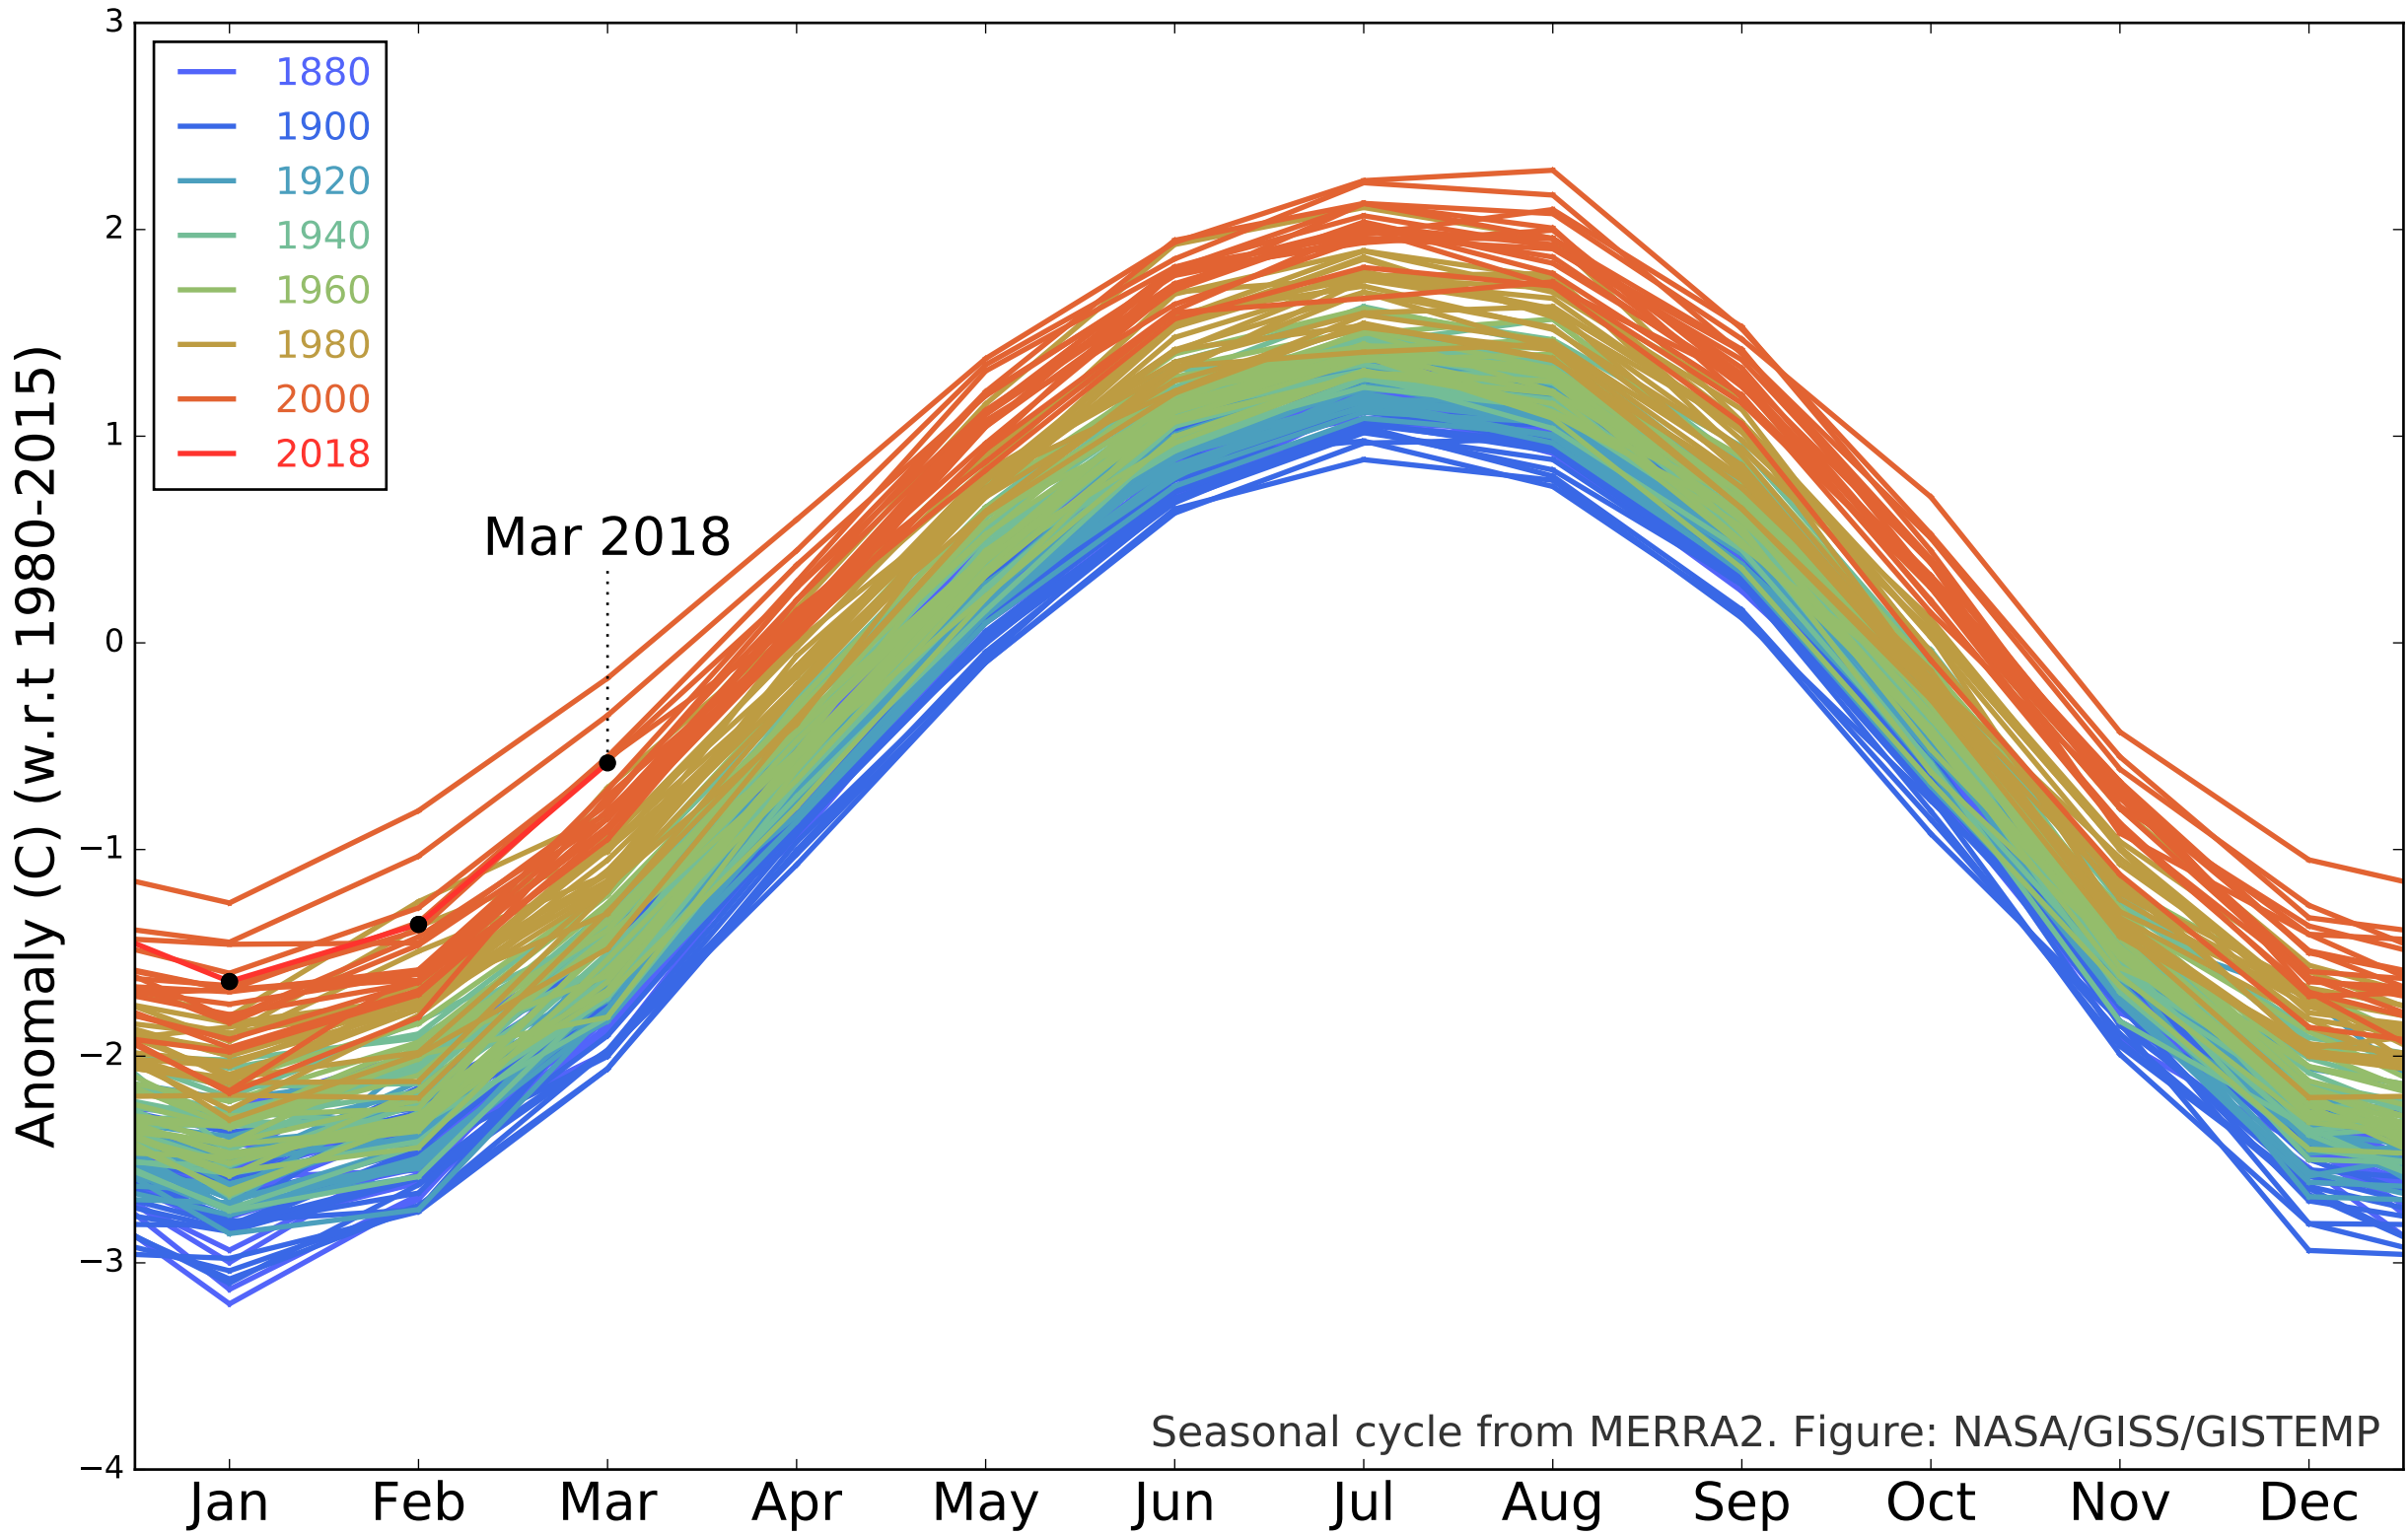

GISTEMP Seasonal Cycle since 1880

Seasonal cycle from MERRA2. Figure: NASA/GISS/GISTEMP