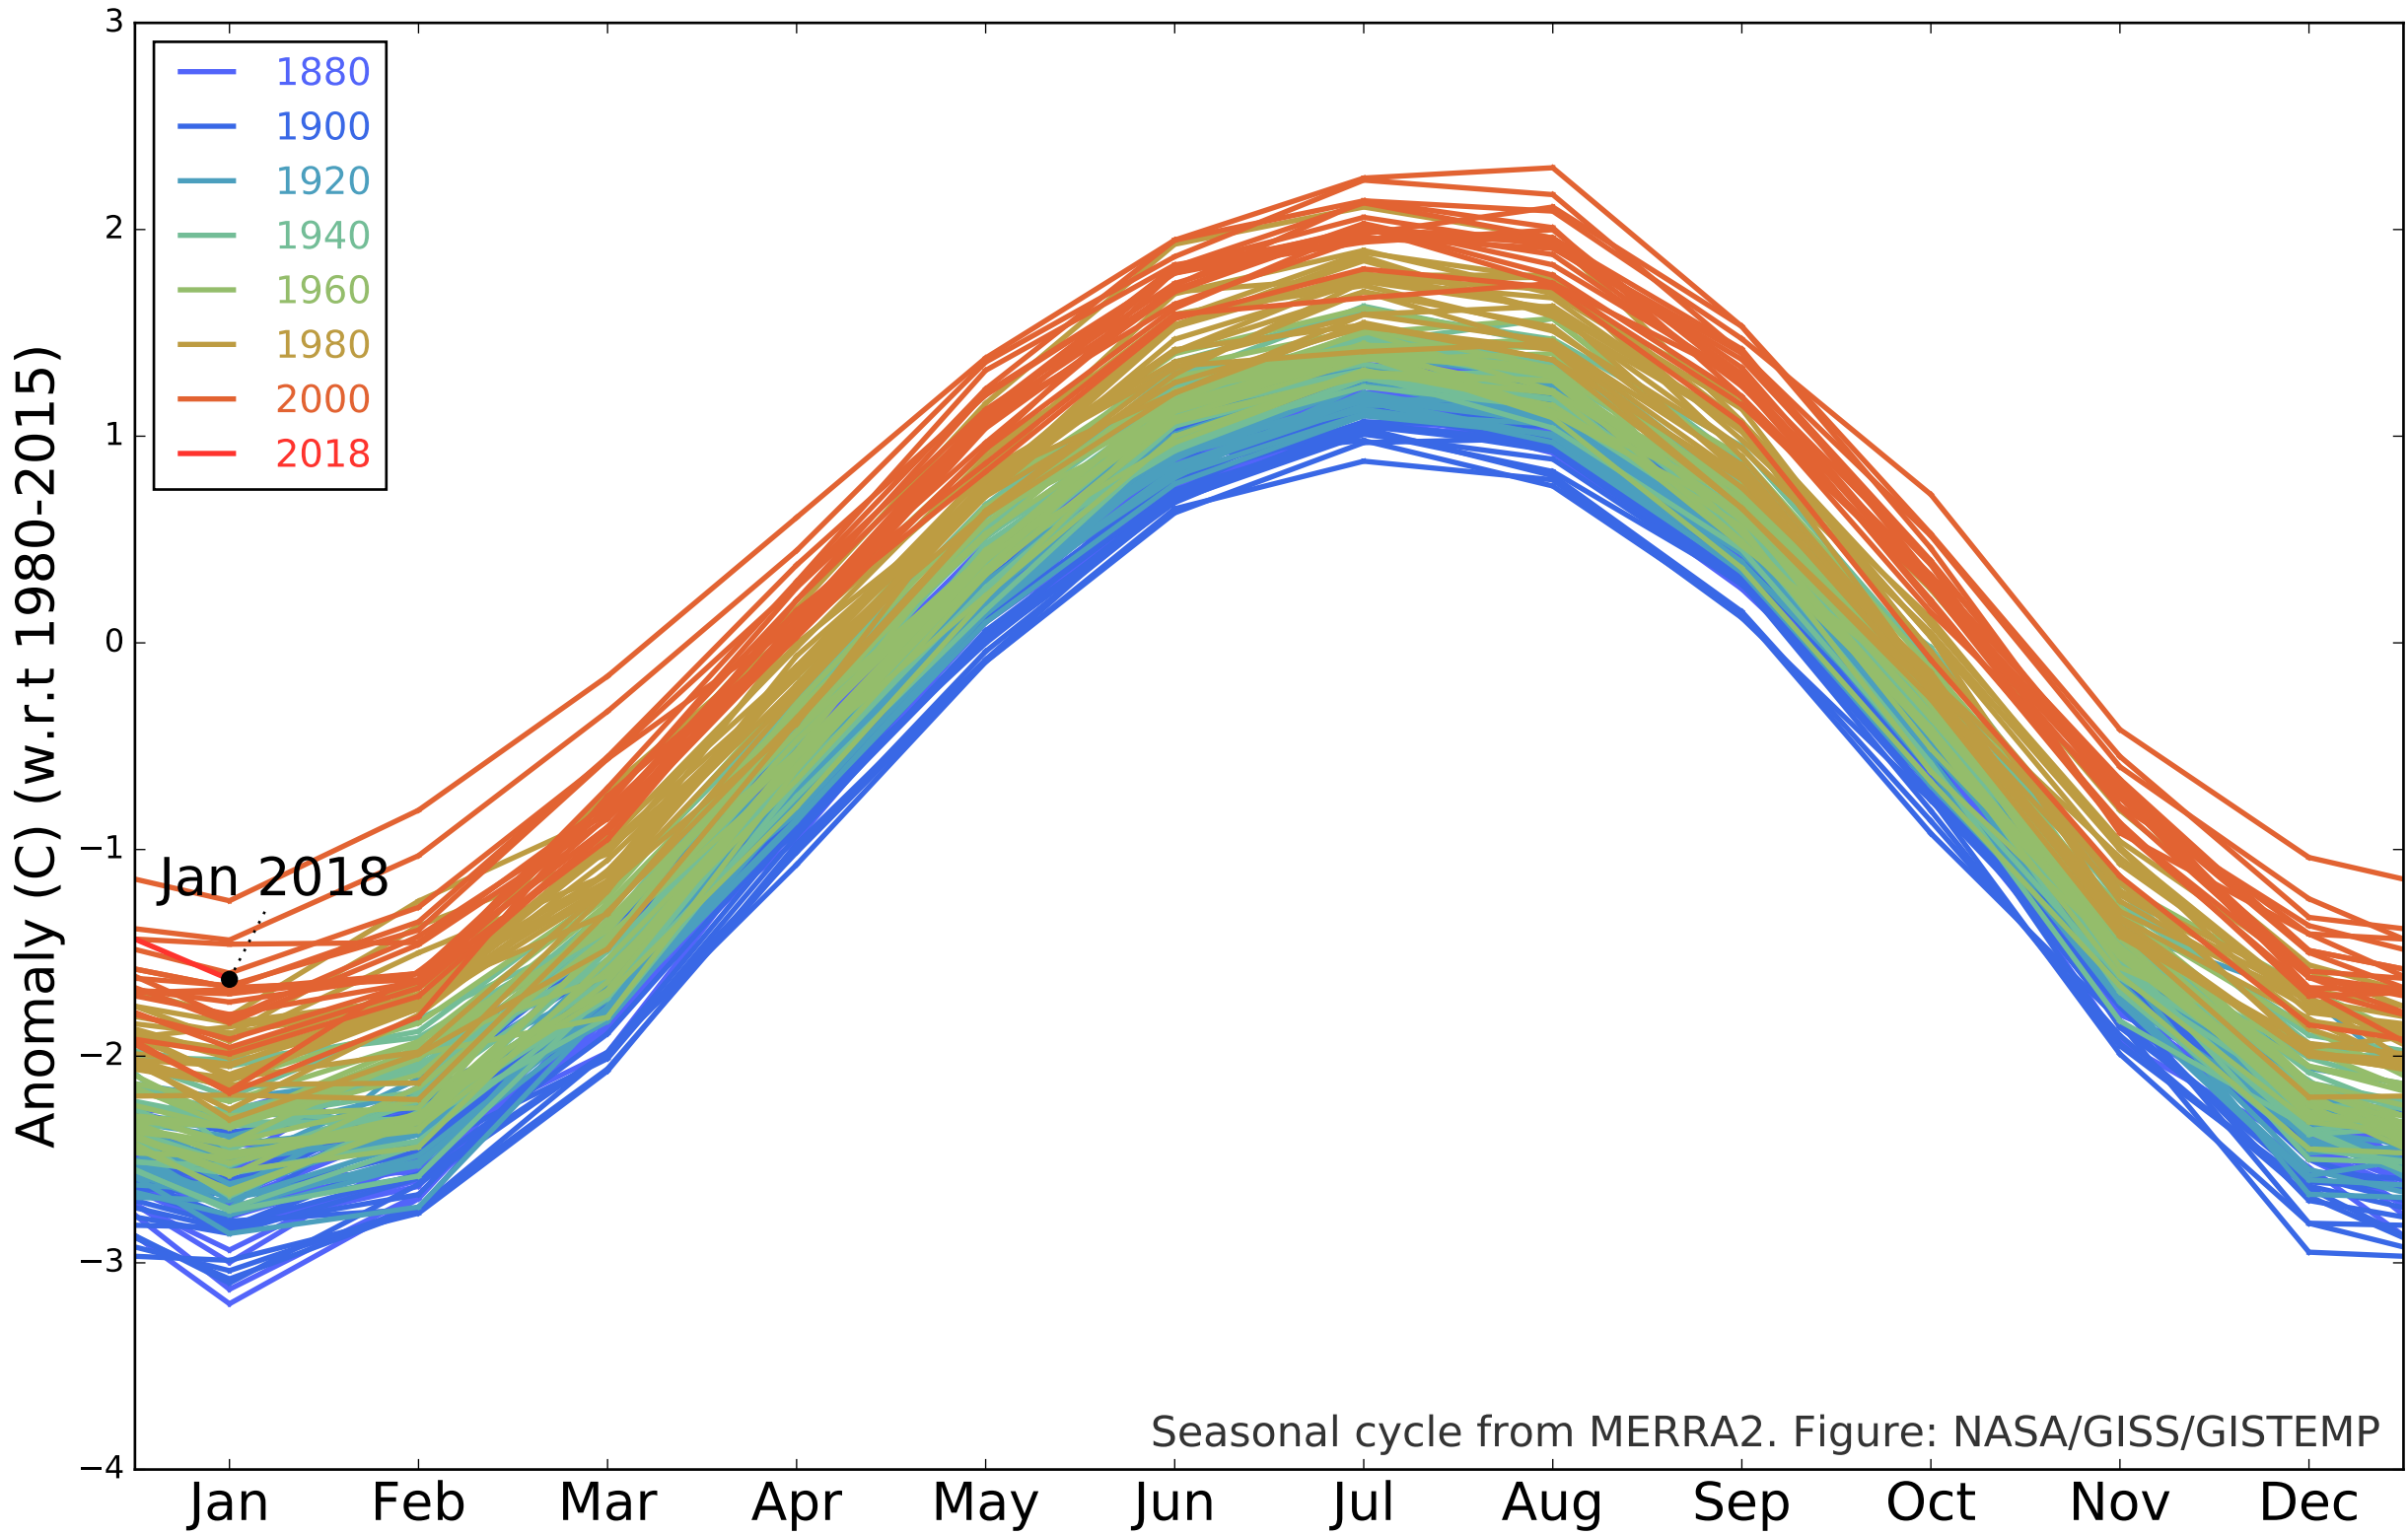

GISTEMP Seasonal Cycle since 1880

Seasonal cycle from MERRA2. Figure: NASA/GISS/GISTEMP