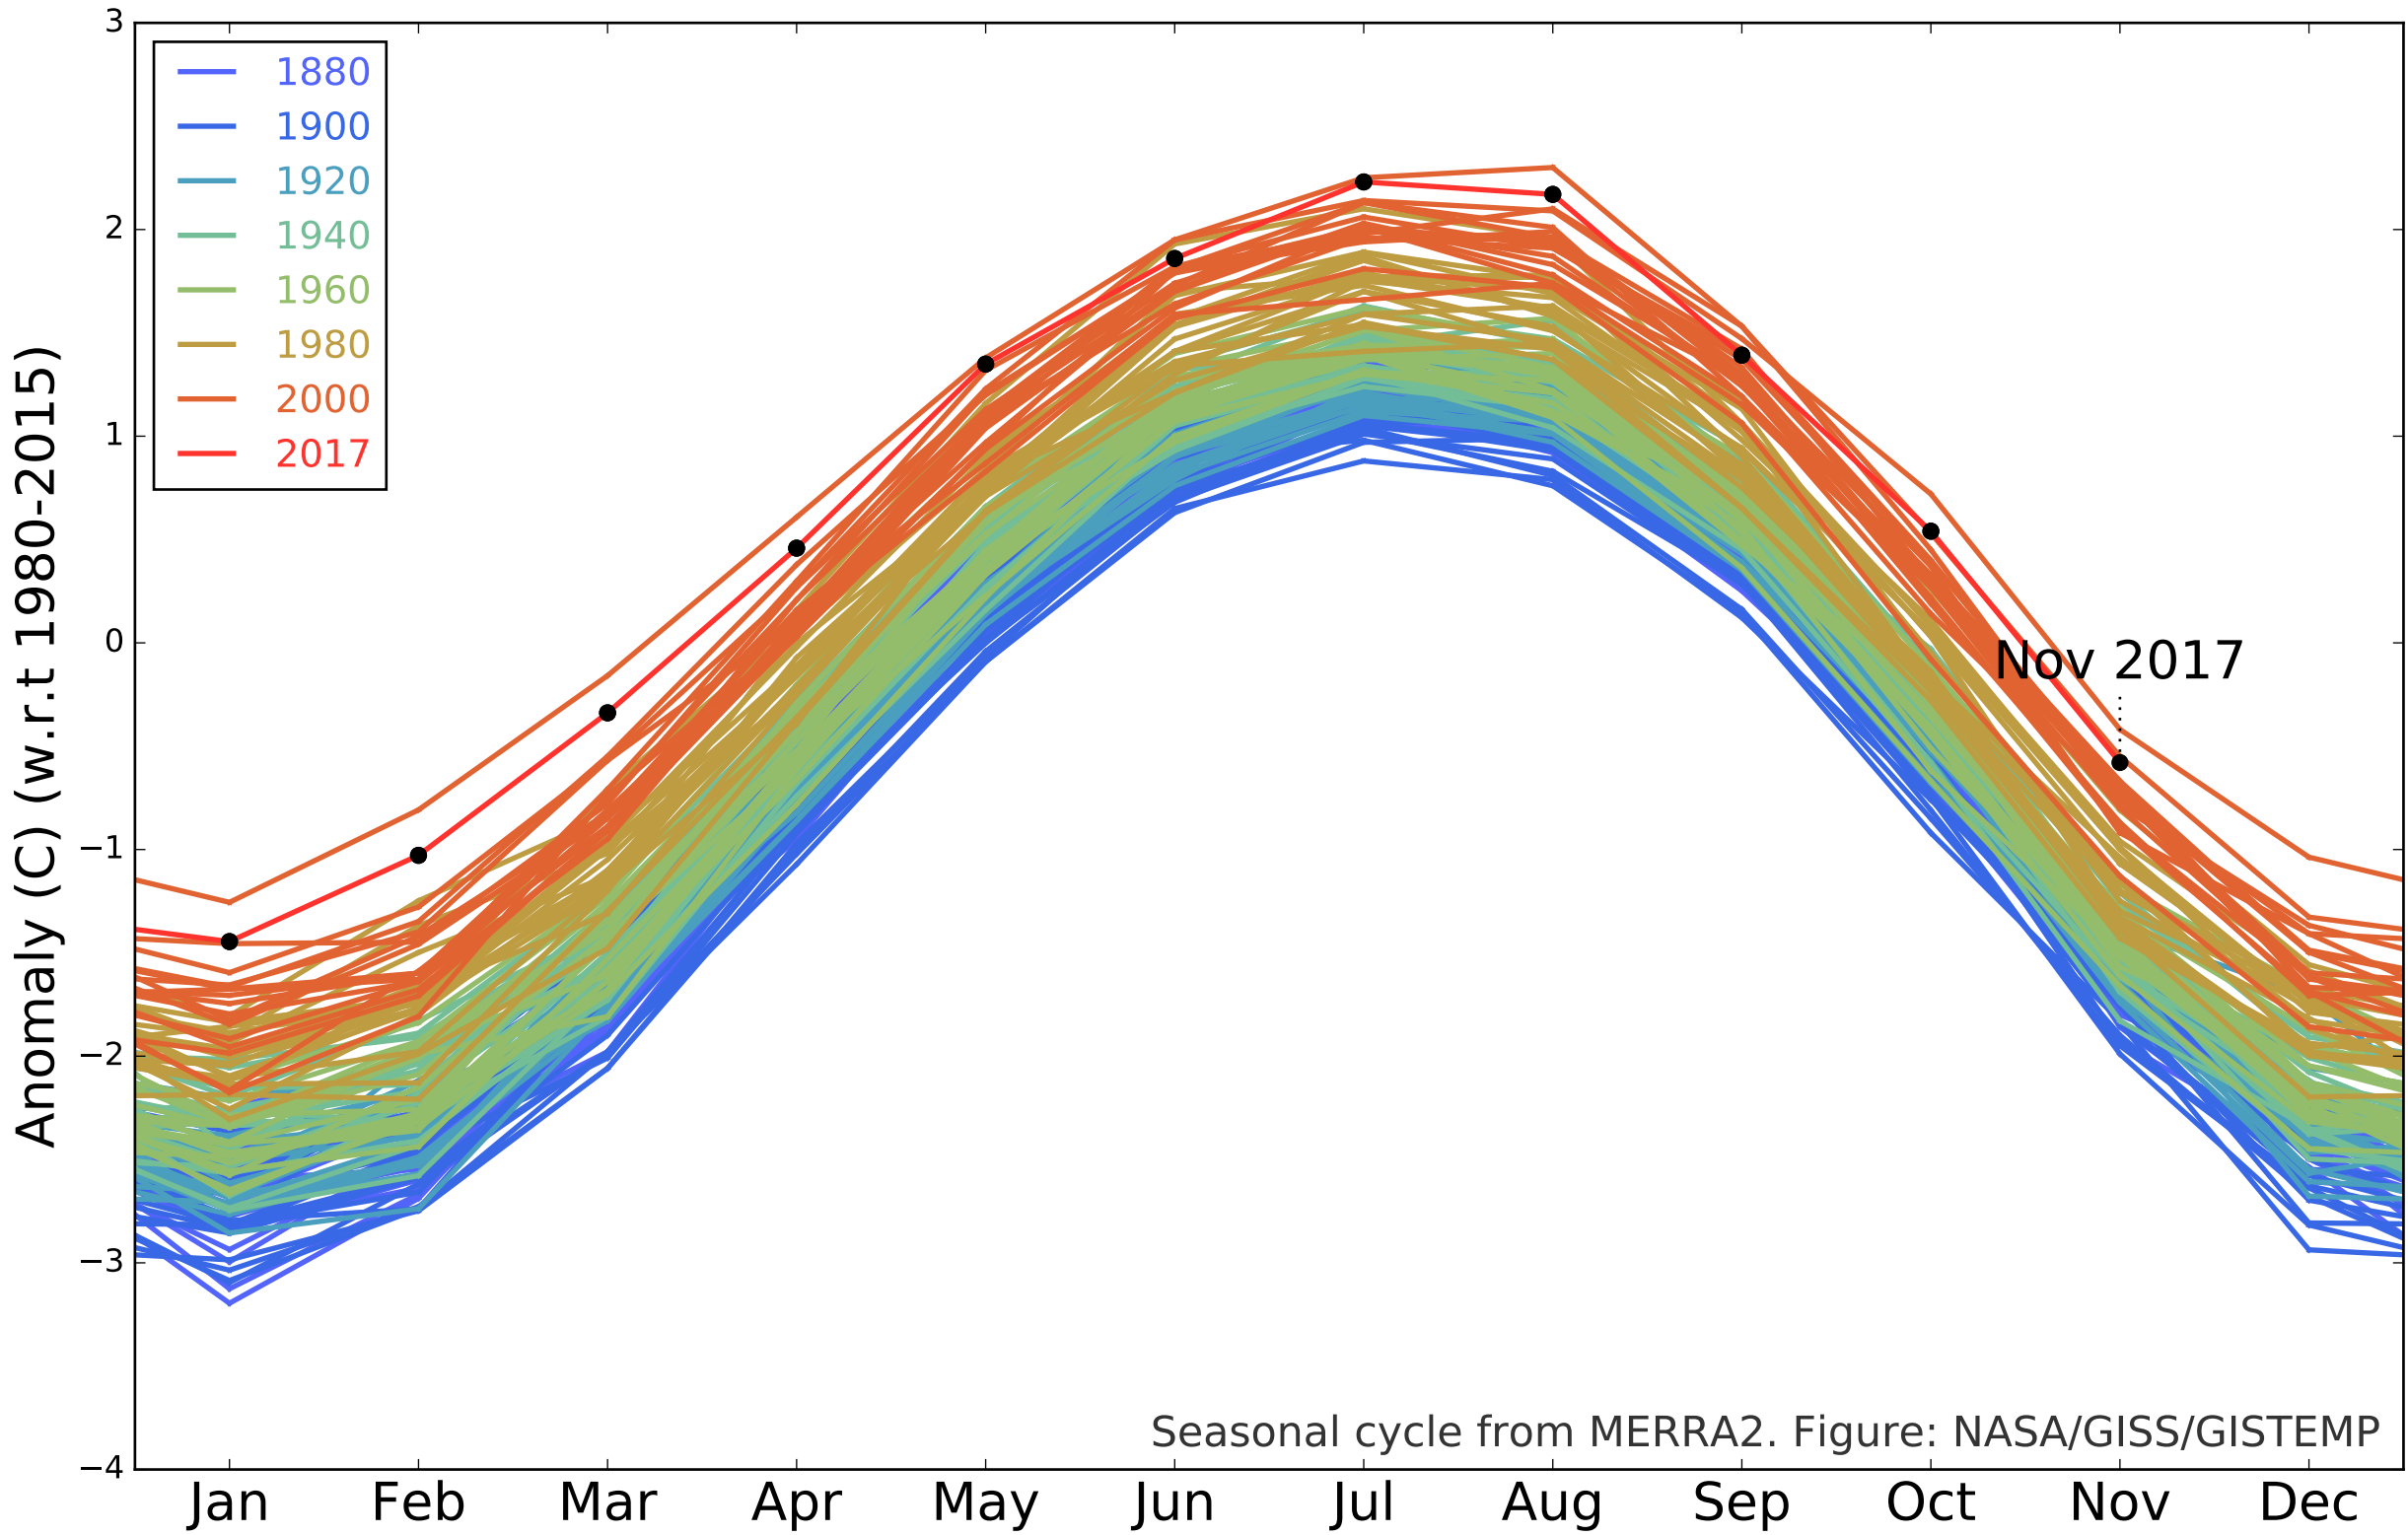

# GISTEMP Seasonal Cycle since 1880

Seasonal cycle from MERRA2. Figure: NASA/GISS/GISTEMP