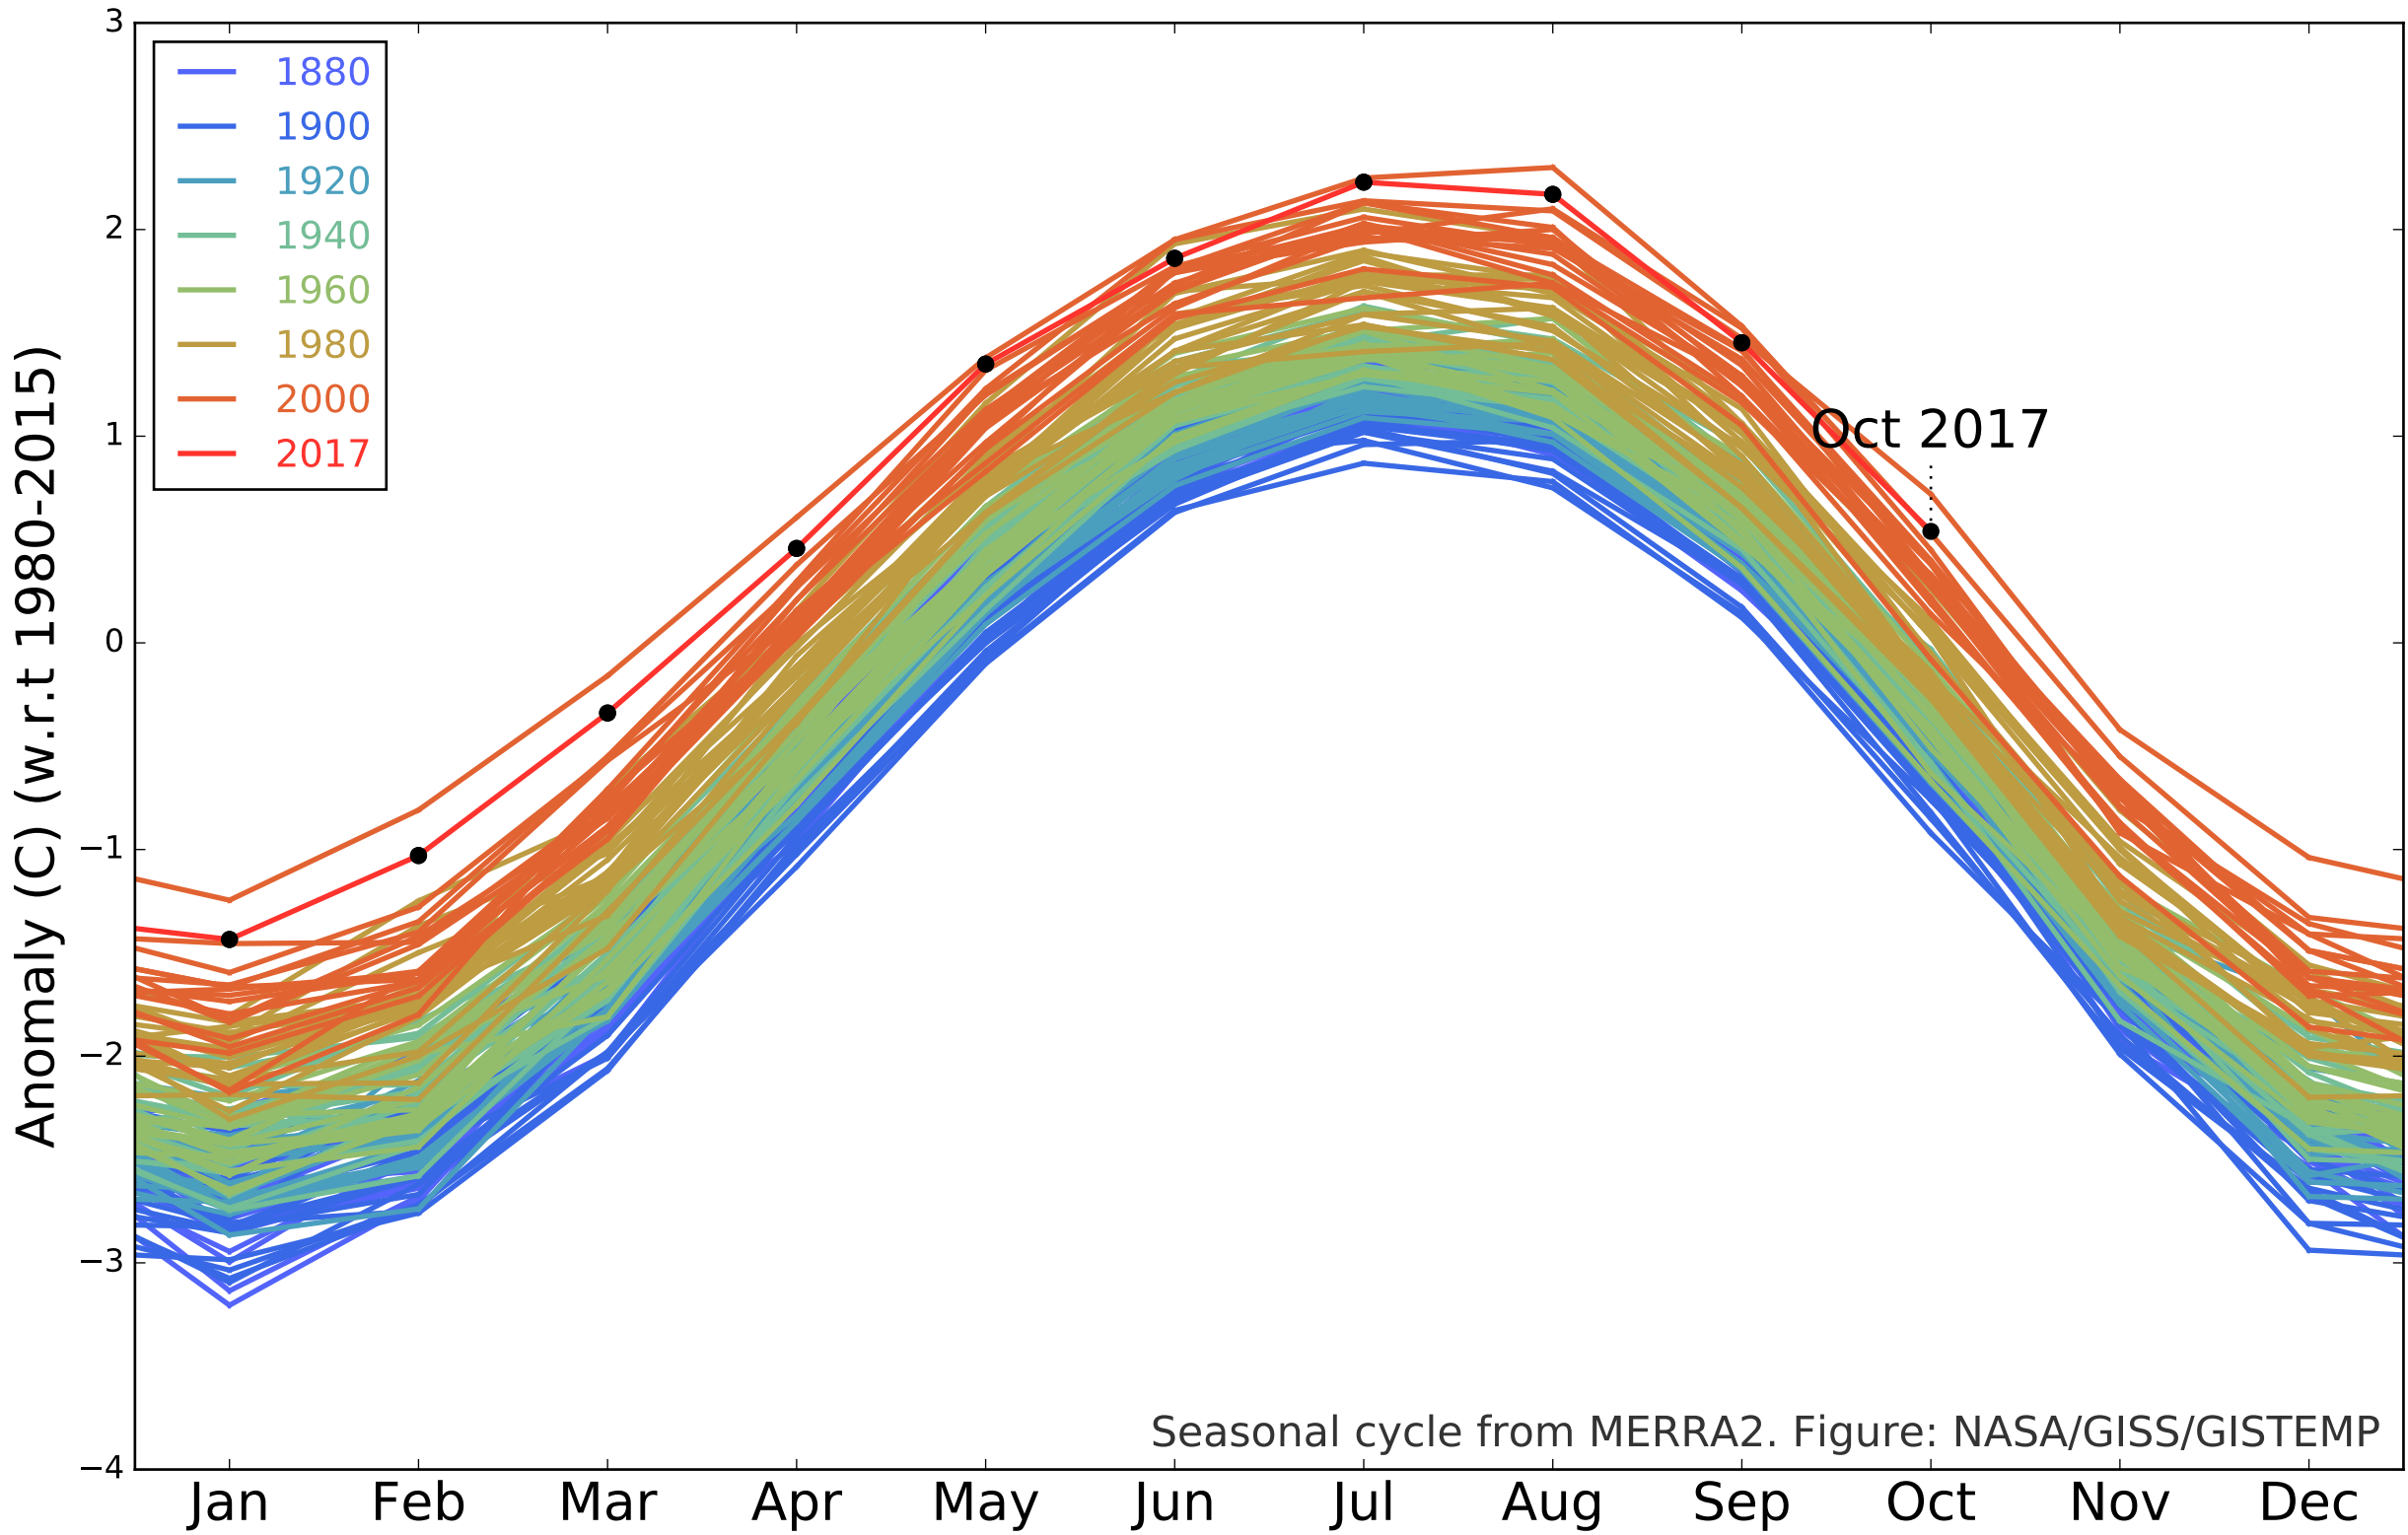

GISTEMP Seasonal Cycle since 1880

Seasonal cycle from MERRA2. Figure: NASA/GISS/GISTEMP