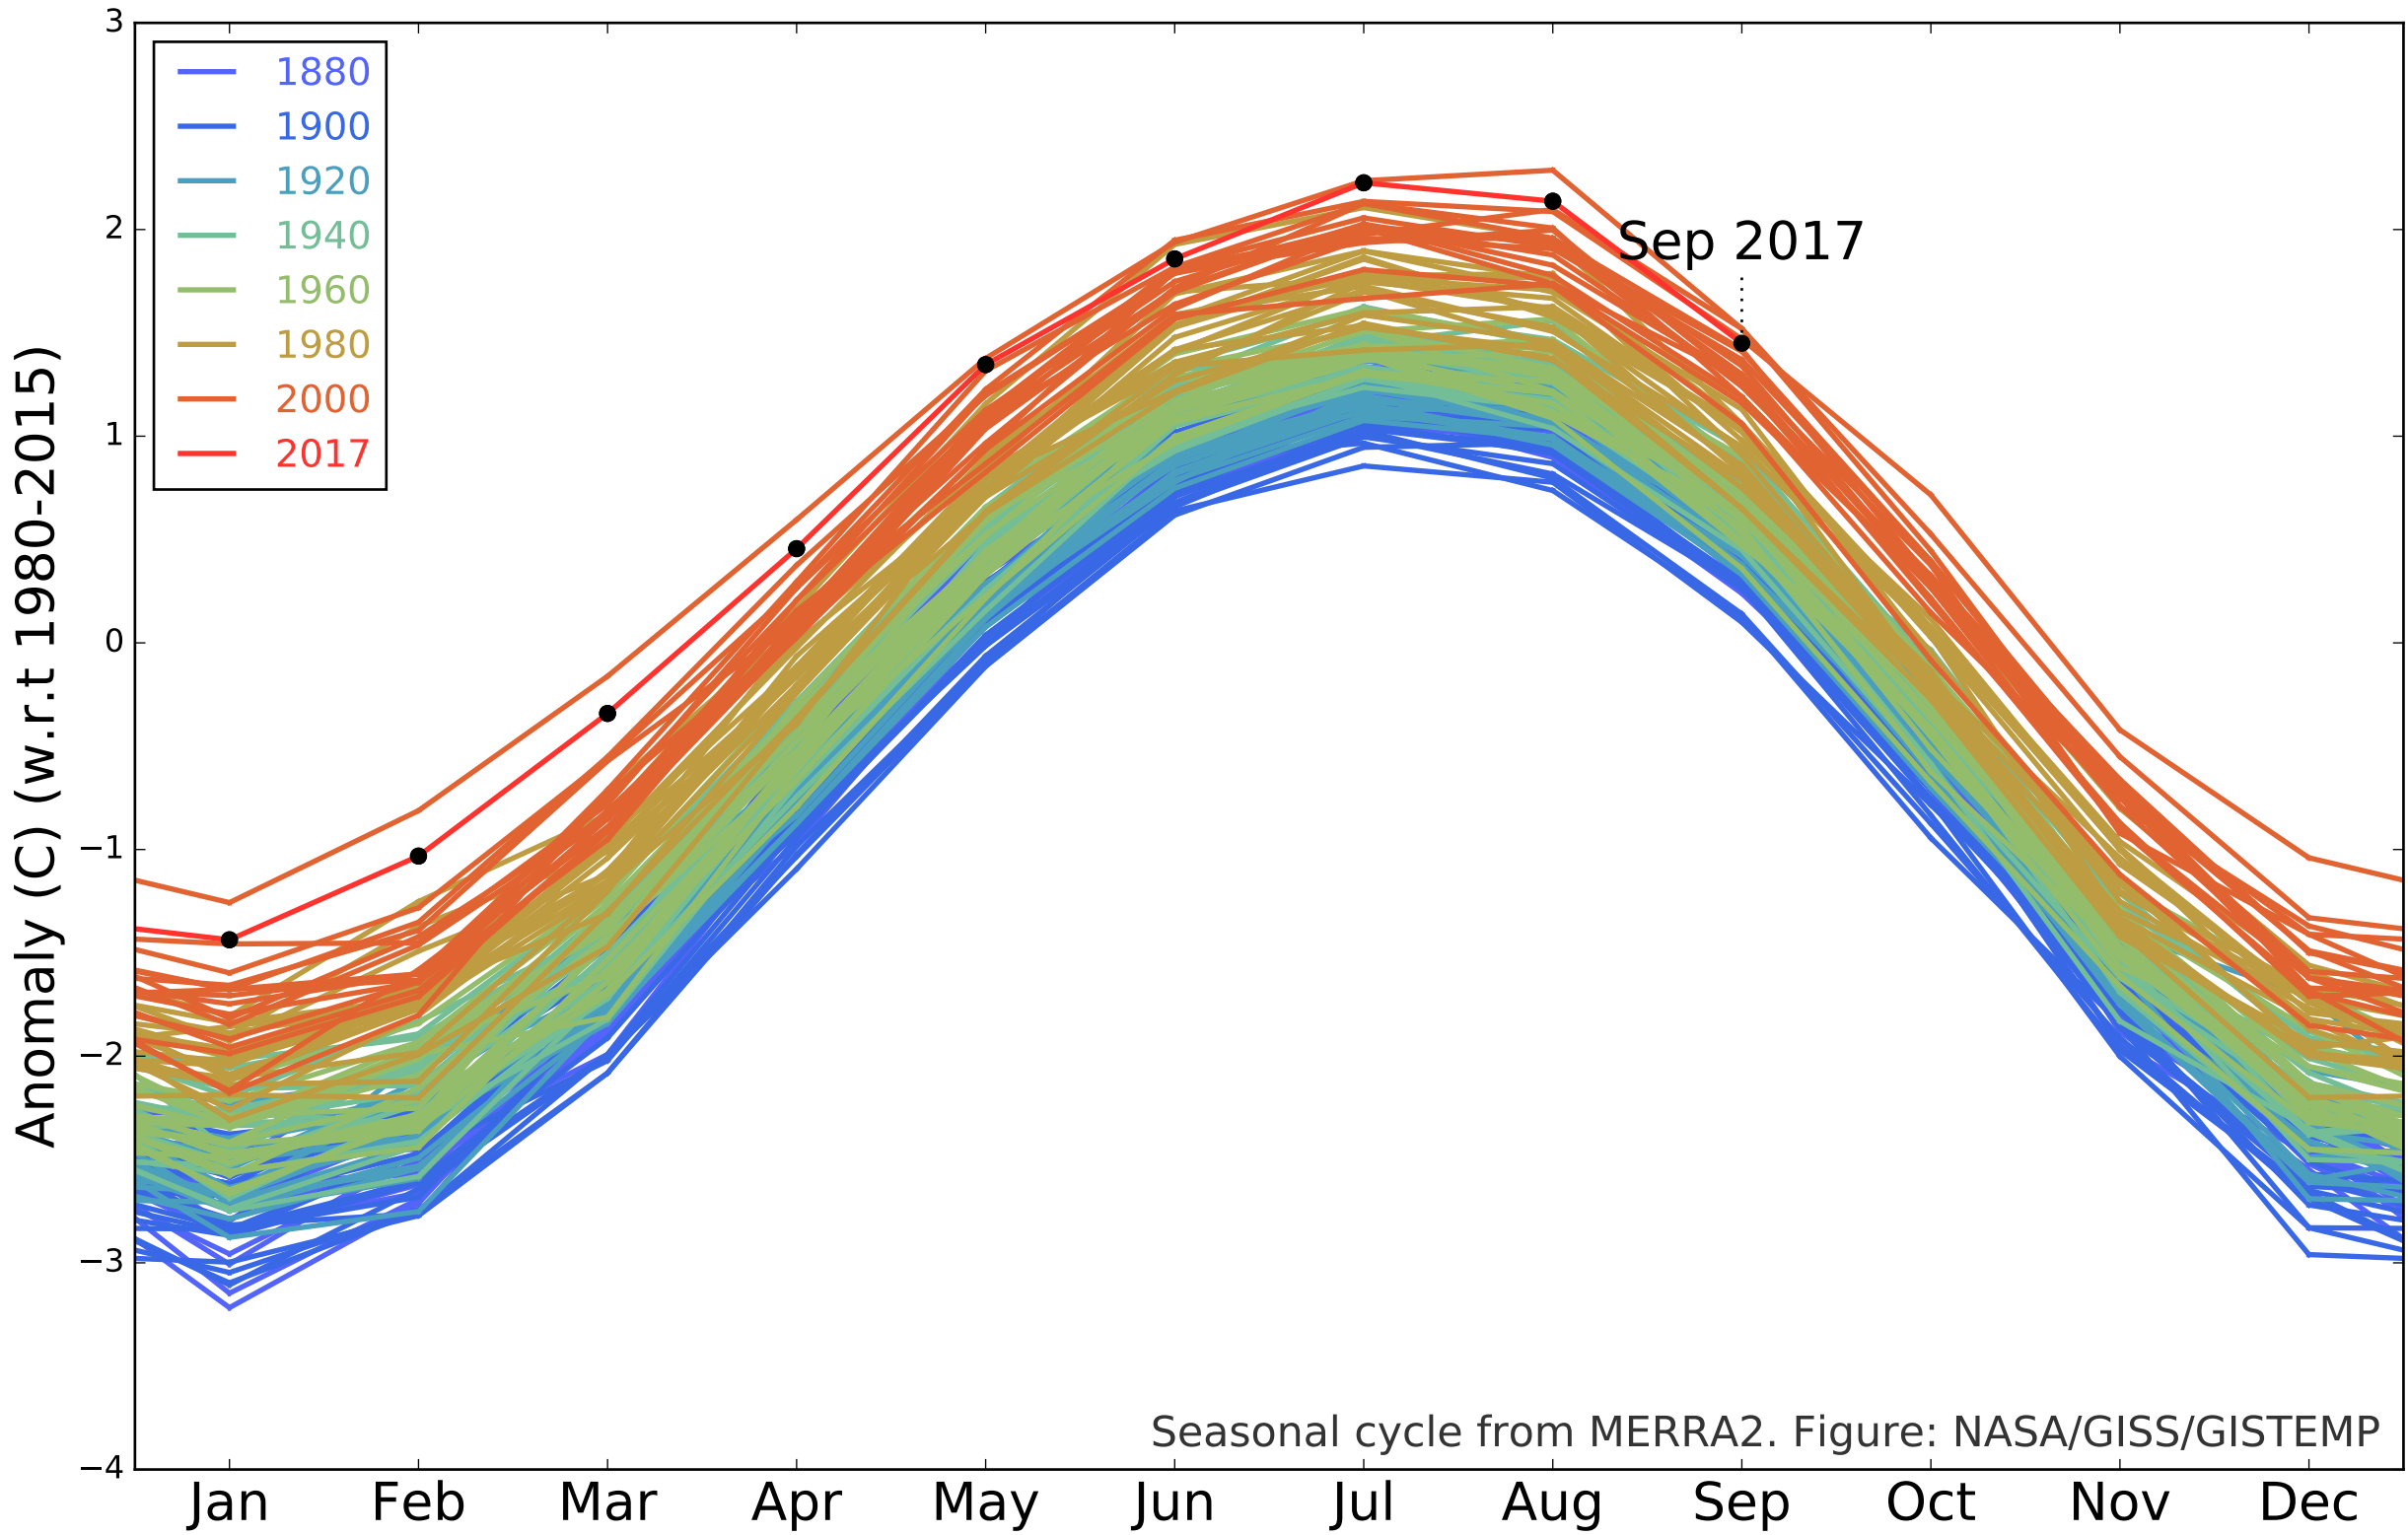

GISTEMP Seasonal Cycle since 1880

Seasonal cycle from MERRA2. Figure: NASA/GISS/GISTEMP