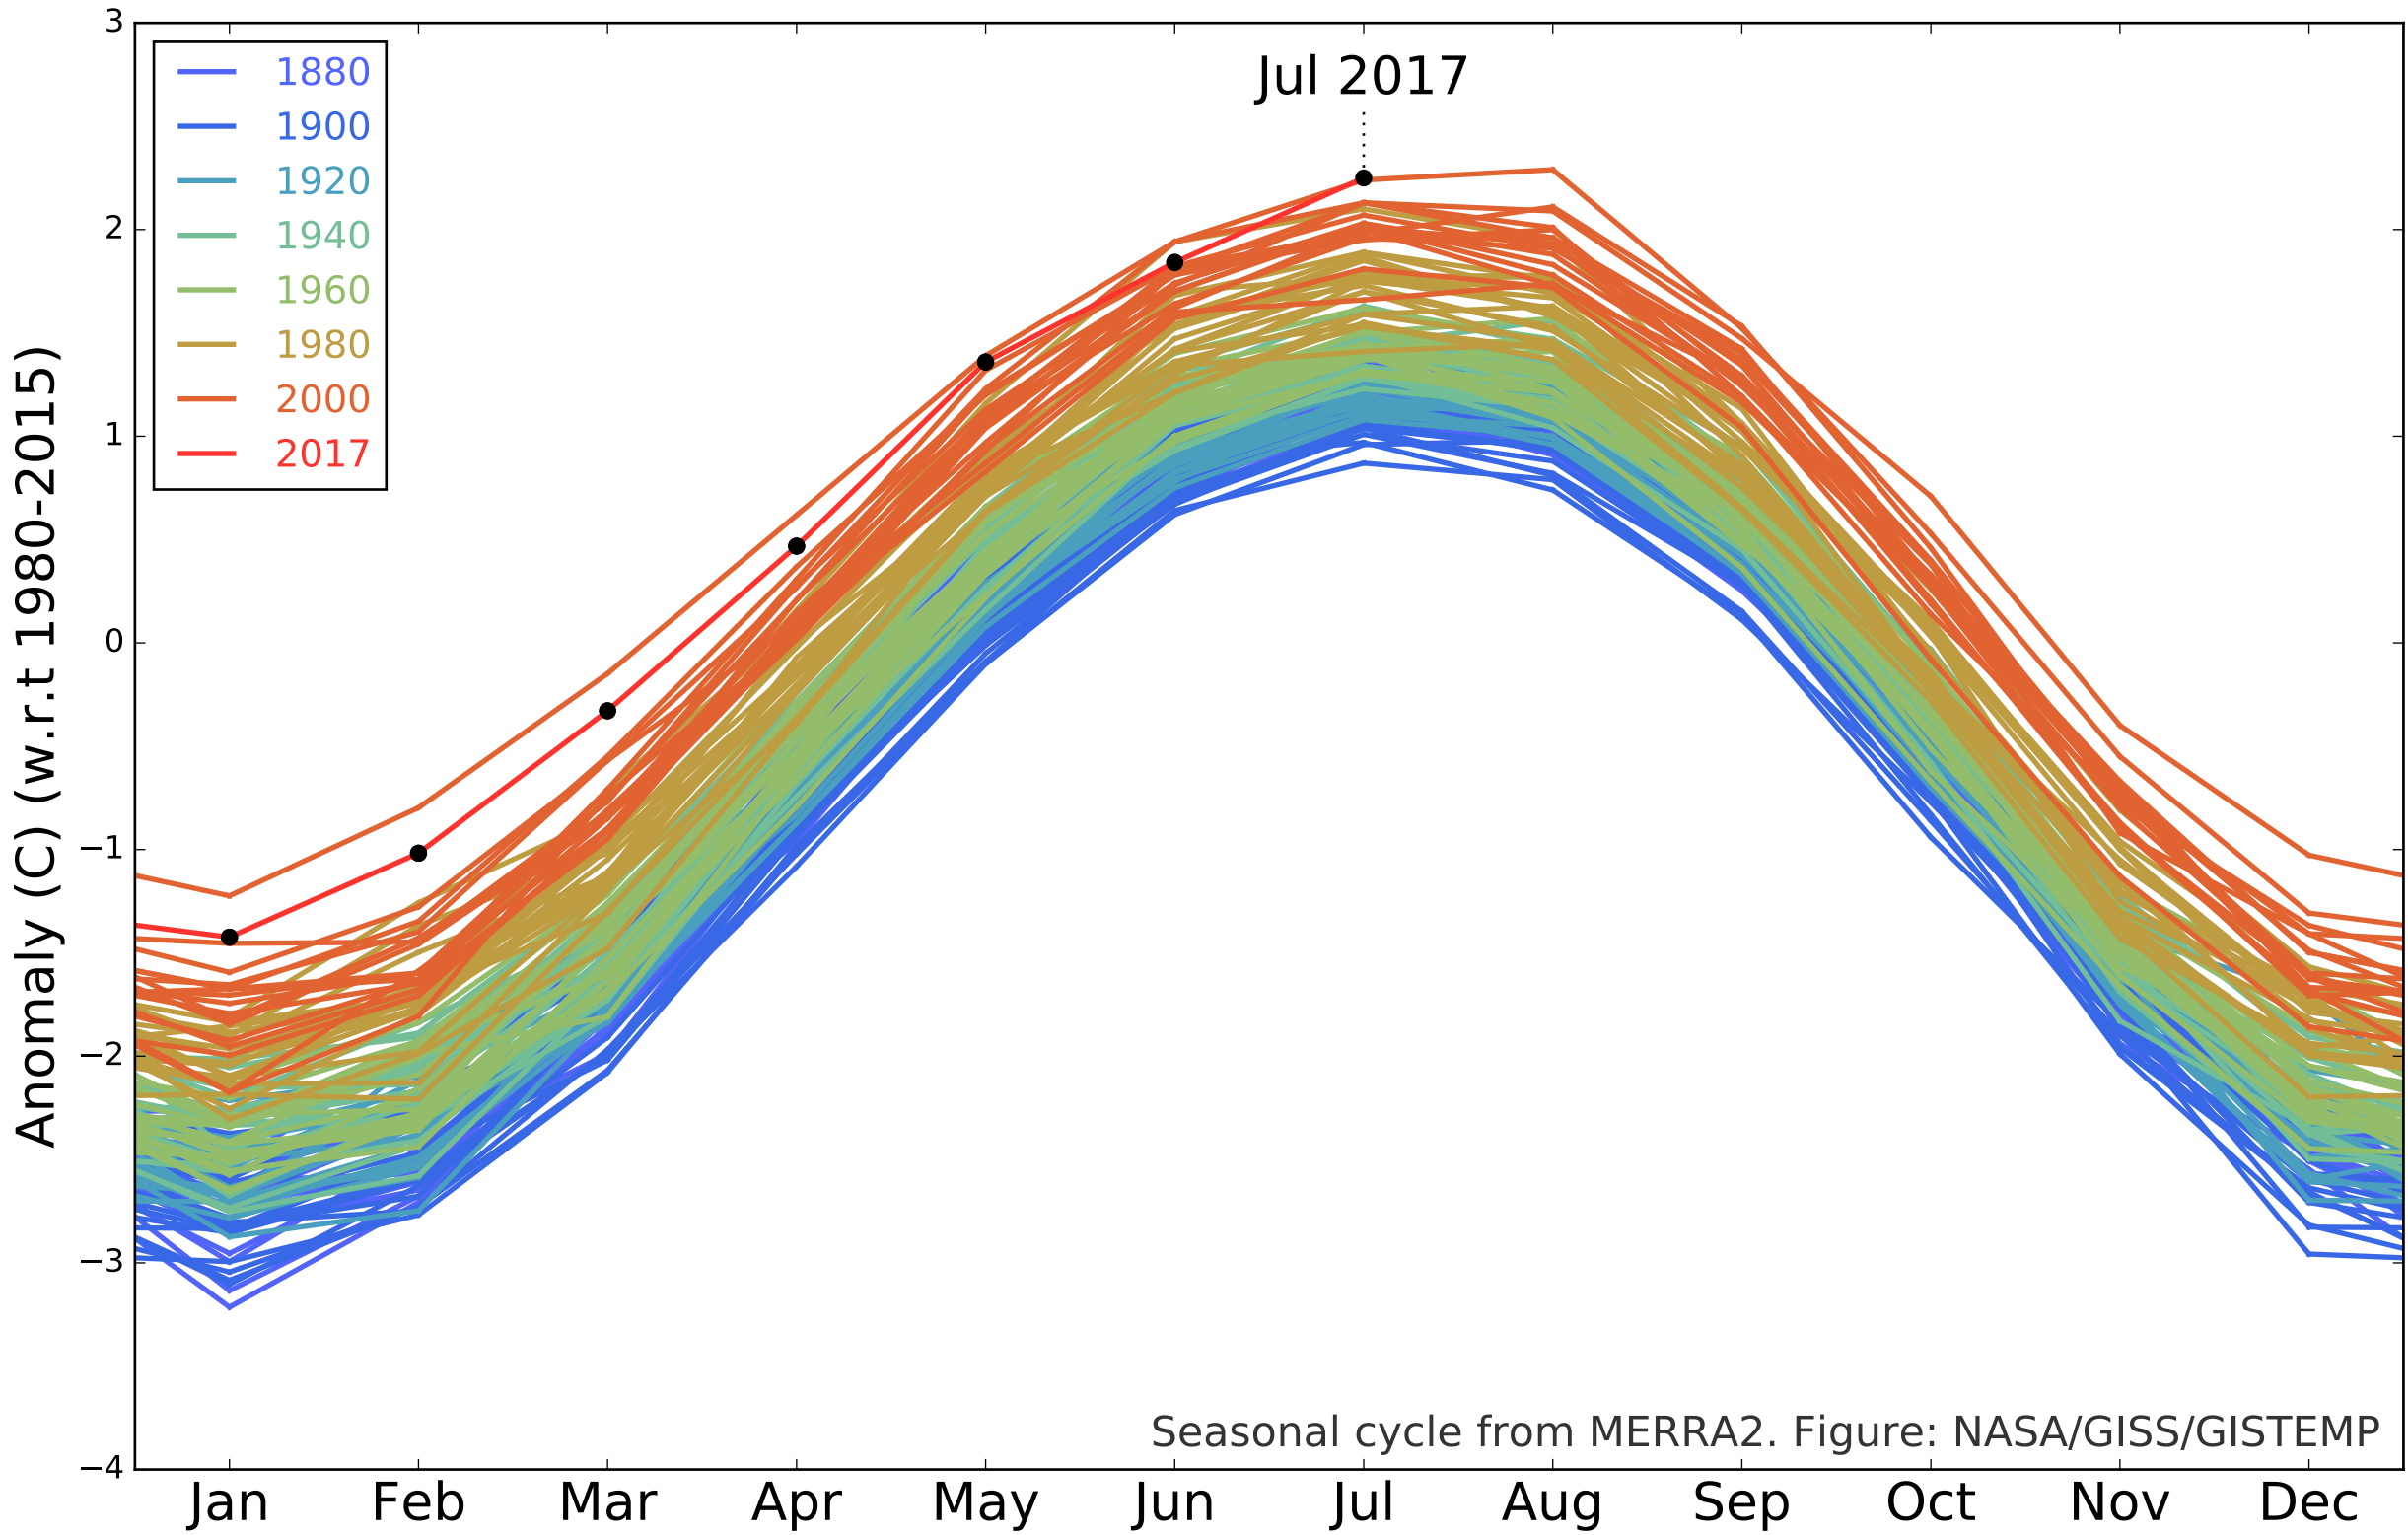

GISTEMP Seasonal Cycle since 1880

Seasonal cycle from MERRA2. Figure: NASA/GISS/GISTEMP