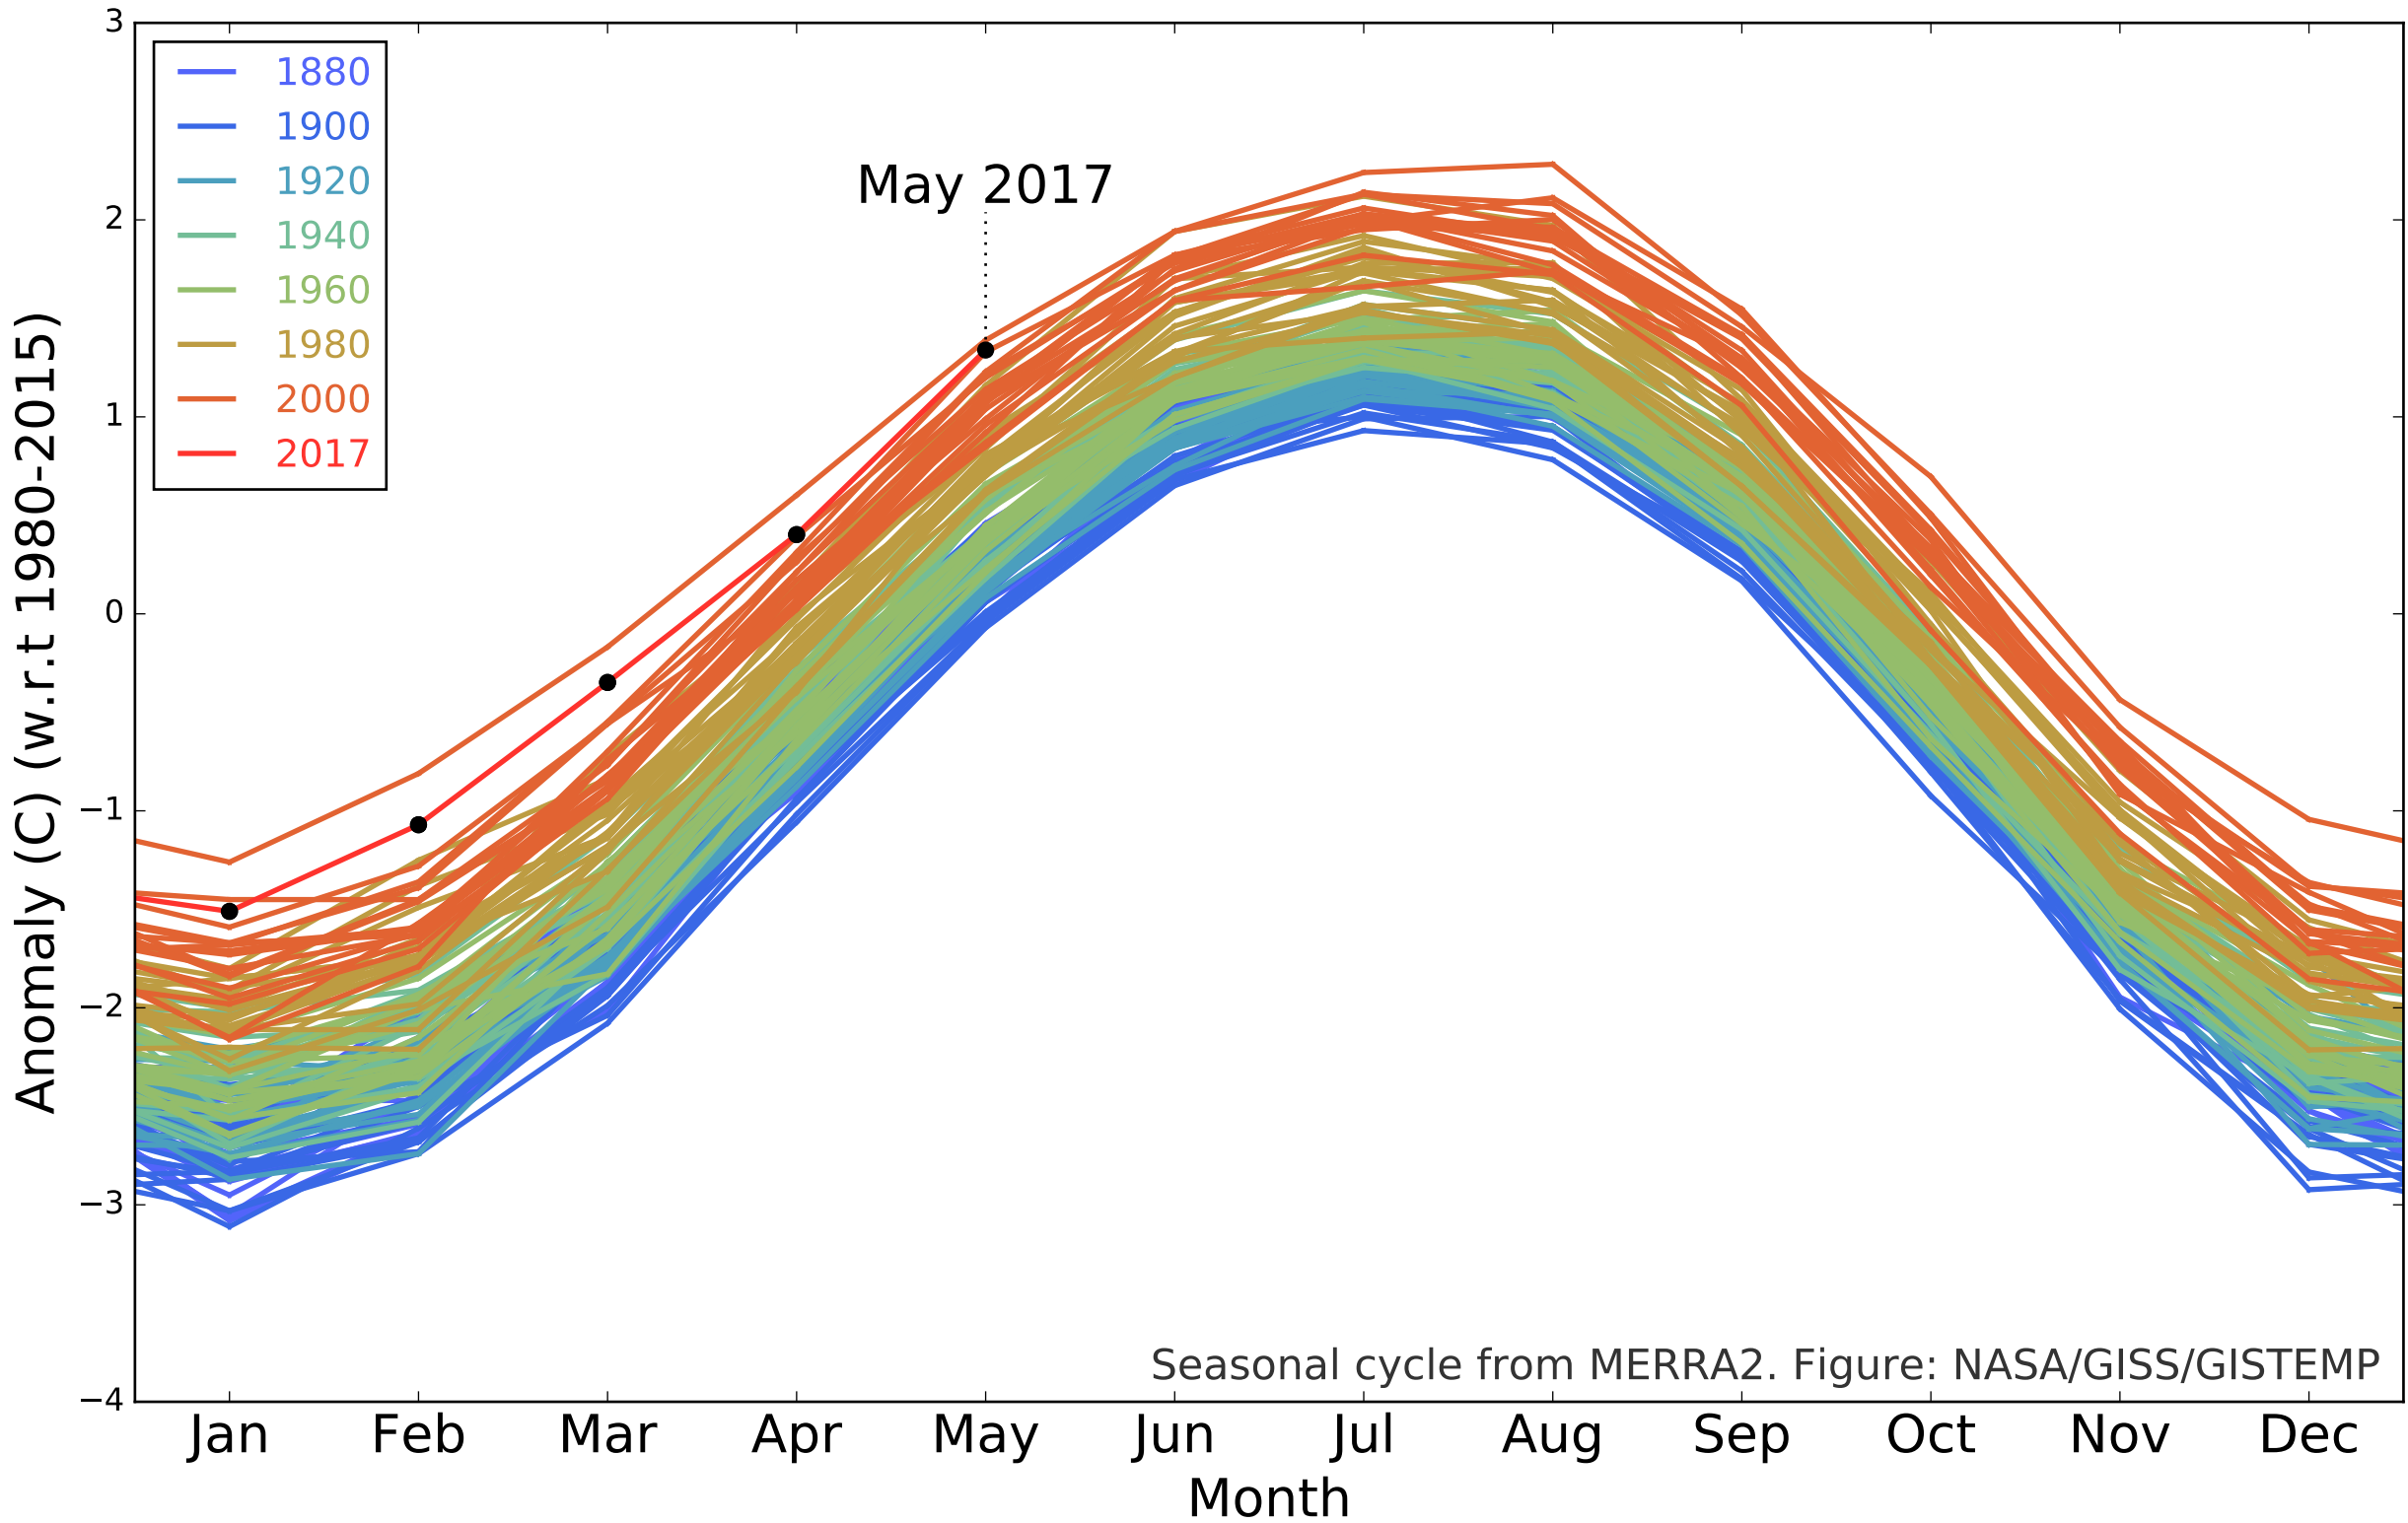

GISTEMP Seasonal Cycle since 1880

Seasonal cycle from MERRA2. Figure: NASA/GISS/GISTEMP