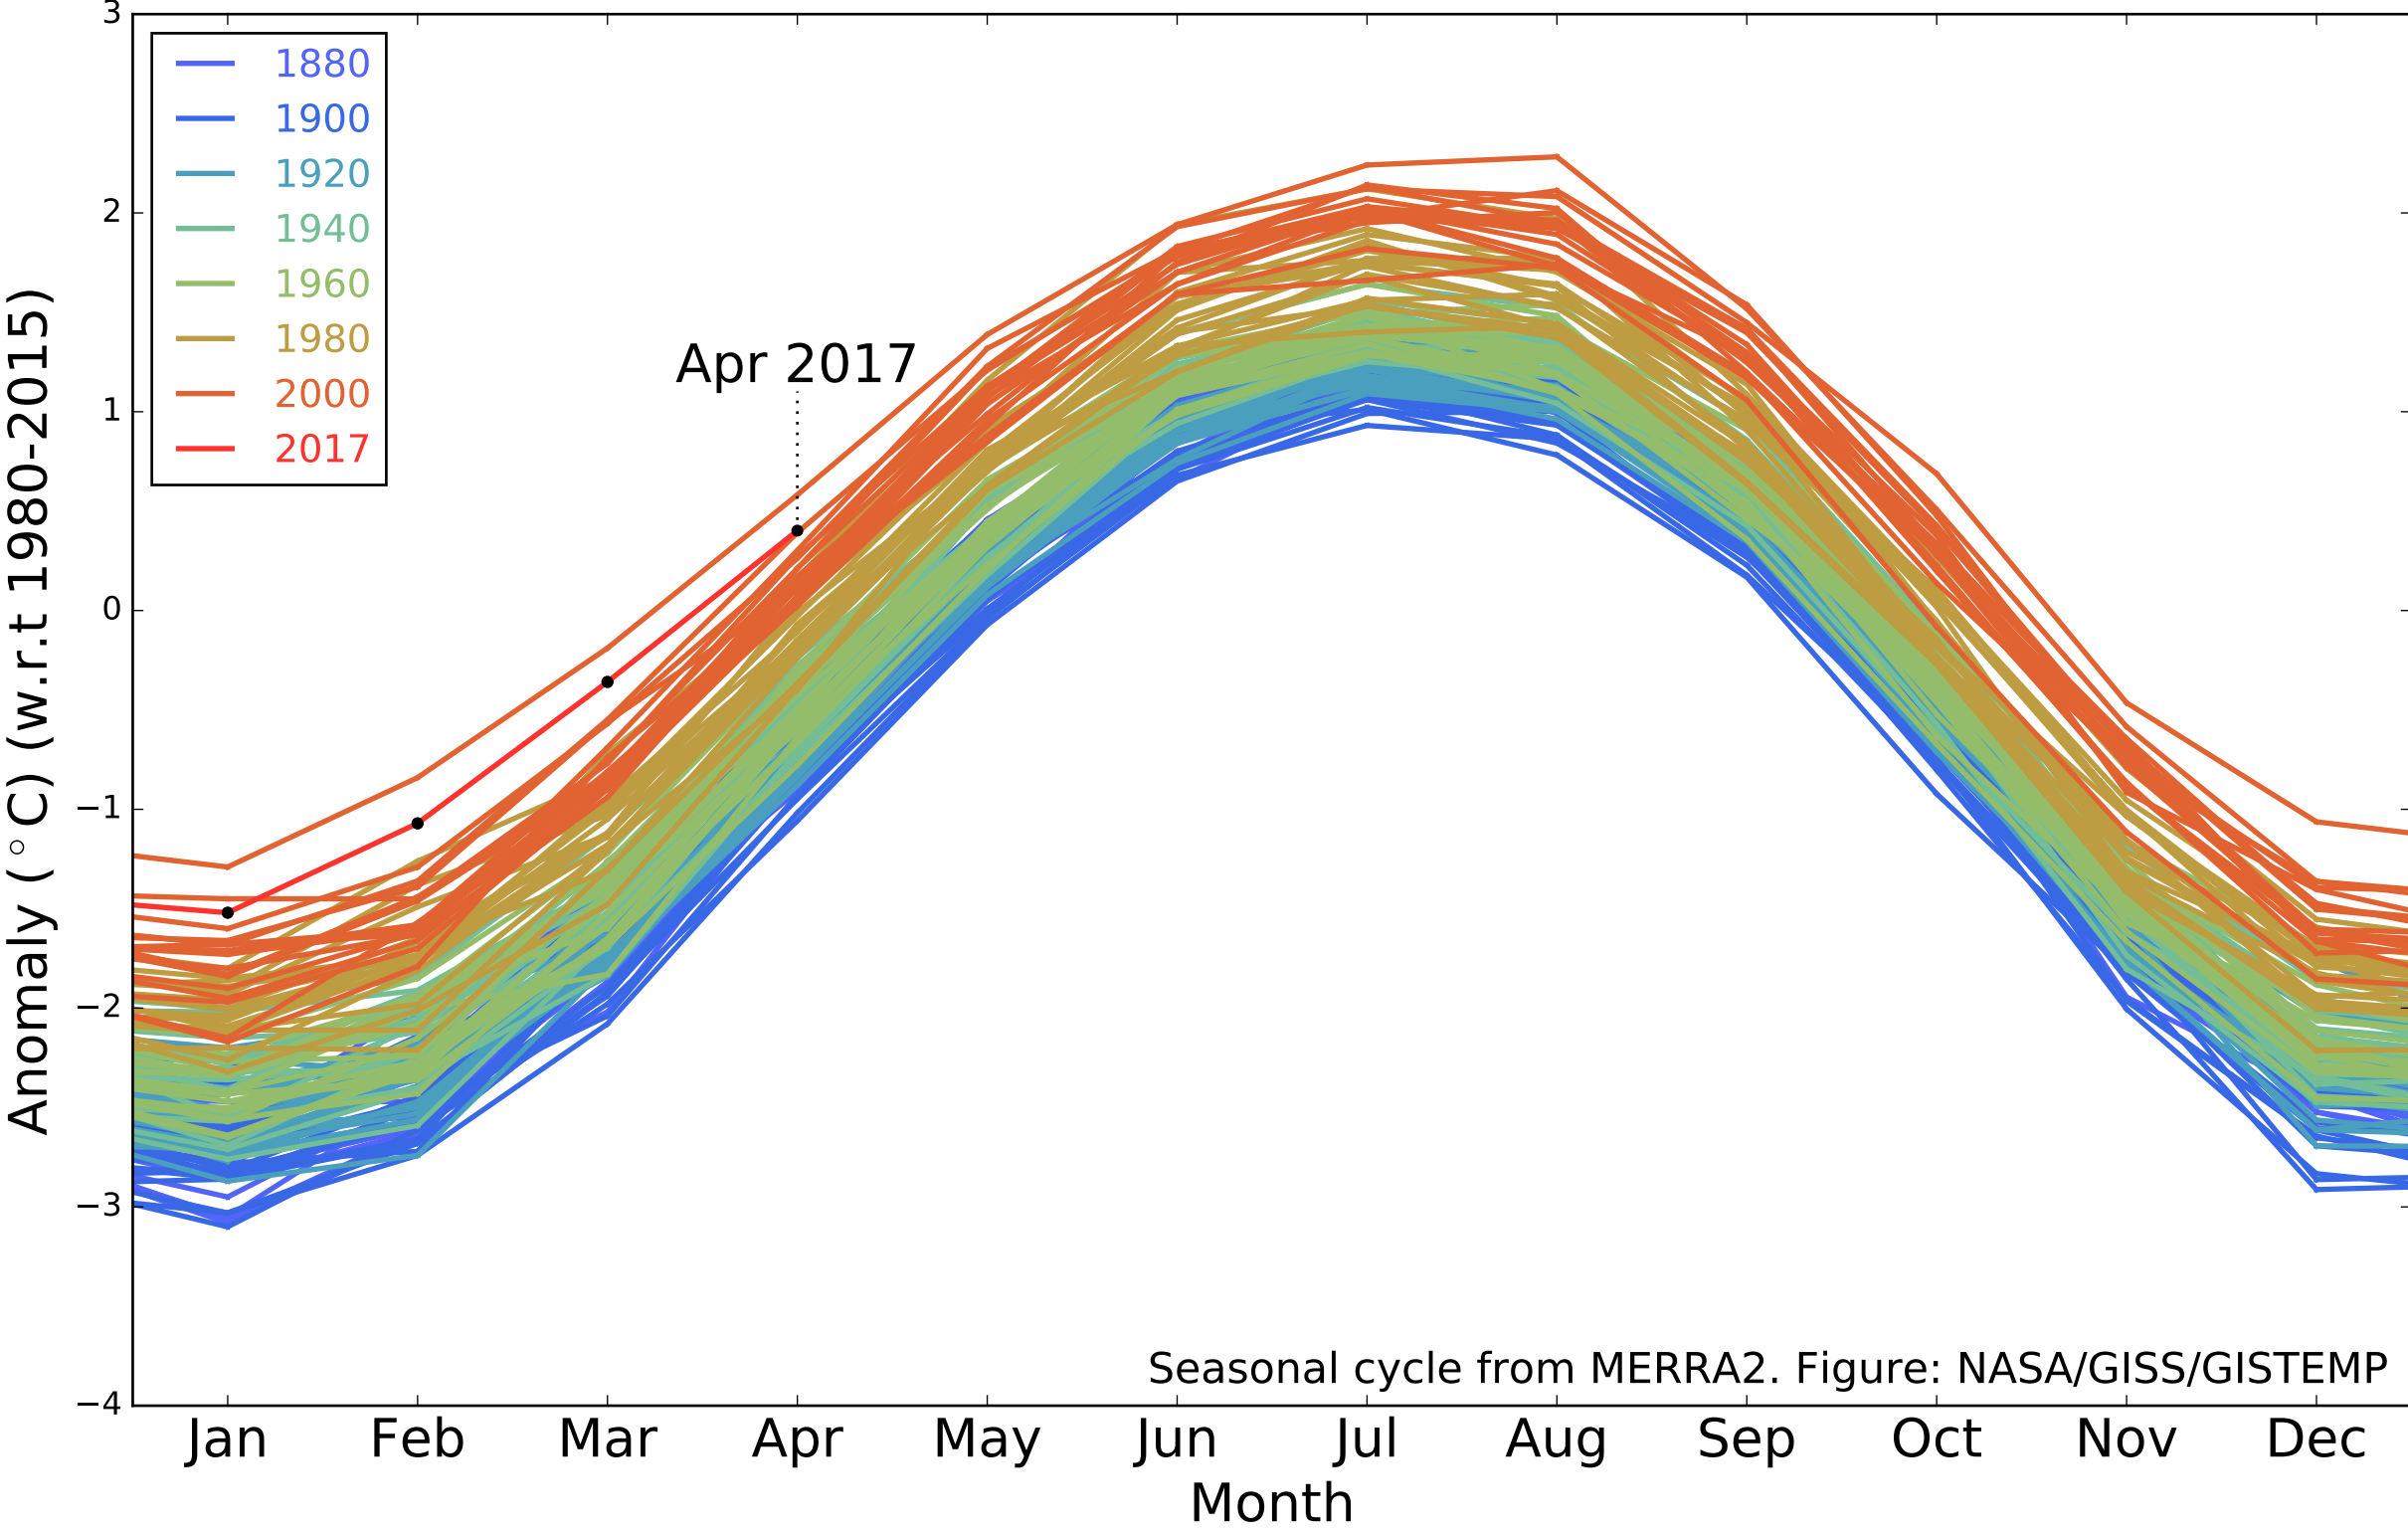

GISTEMP Seasonal Cycle since 1880

Seasonal cycle from MERRA2. Figure: NASA/GISS/GISTEMP